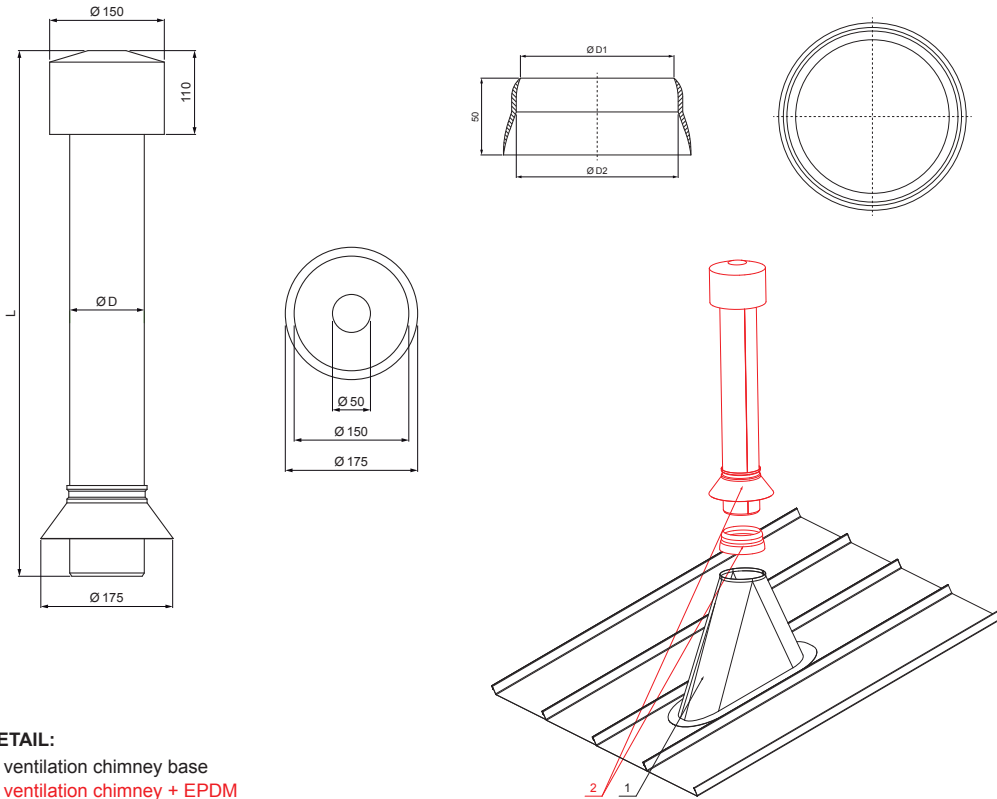

TECHNICAL SHEET

# FALZ-W.15 VKE

- DETAIL:**  
 1. ventilation chimney base  
 2. ventilation chimney + EPDM

**MZM** Aluminium pre-painted W.15 – Moss green W.15 – RAL 6005

Dimensions – Ventilation chimney [mm]	
Nominal dimension	Ø D
110	110
125	125

Dimensions – EPDM [mm]		
Nominal dimension	Ø D 1	Ø D 2
110	110	100
125	125	115

INDEX	CHANGE	DATE	SIGNATURE	<b>KJG</b> QUALITY®	Scan code for 3D model
MATERIAL BRAND			W.C.	WEIGHT kg	SCALE
SIZE, SEMI-FINISHED PRODUCTS					
AUXILIARY EQUIPMENT				STN STANDARD	SORTING NUMBER
ELABORATED BY Ing. Kluska M.				NOTE	POSITION NUMBER
TESTED BY					
TECHNOLOGIST		TECHNOLOGIST		OLD DRAWING	DRAWING NUMBER
NAME			Ventilation chimney + EPDM		
			Number of sheets	FALZ-W.15 VKE	Sheet