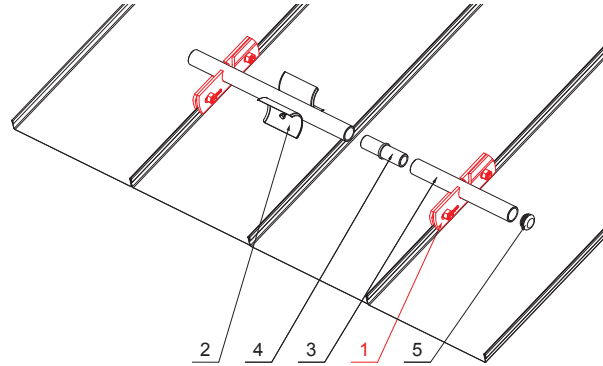

TECHNICAL SHEET

SNOW STOPPER CLAMP FOR FALZ

ZS-W.15ZSF 1/35

Bolt M 12x30 Stainless steel
Nut M 12 Stainless steel

DETAIL:

1. snow stopper clamp for FALZ
2. ice breaker for snow stopper for FALZ
3. pipe for snow stopper
4. PVC pipe coupling for snow stopper
5. PVC pipe end cap for snow stopper

ANM Aluminium pre-painted W.15 – Anthracite W.15 – RAL 7016

INDEX CHANGE	DATE	SIGNATURE			
MATERIAL BRAND			STN STANDARD		
SIZE, SEMI-FINISHED PRODUCTS			SORTING NUMBER		
AUXILIARY EQUIPMENT			NOTE		
ELABORATED BY Ing. Kluska M.			POSITION NUMBER		
TESTED BY			OLD DRAWING		
TECHNOLOGIST		TECHNOLOGIST	DRAWING NUMBER		
NAME Snow stopper clamp for falz			Number of sheets ZS-W.15ZSF 1/35 Sheet		