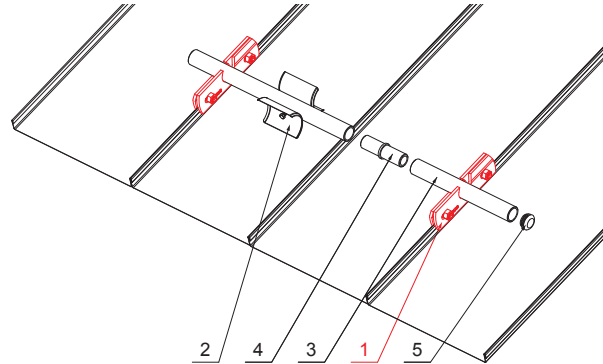

# SNOW STOPPER CLAMP FOR FALZ

## ZS-W.15ZSF 1/35

Bolt M 12x30 Stainless steel  
Nut M 12 Stainless steel

**DETAIL:**

1. snow stopper clamp for FALZ
2. ice breaker for snow stopper for FALZ
3. pipe for snow stopper
4. PVC pipe coupling for snow stopper
5. PVC pipe end cap for snow stopper