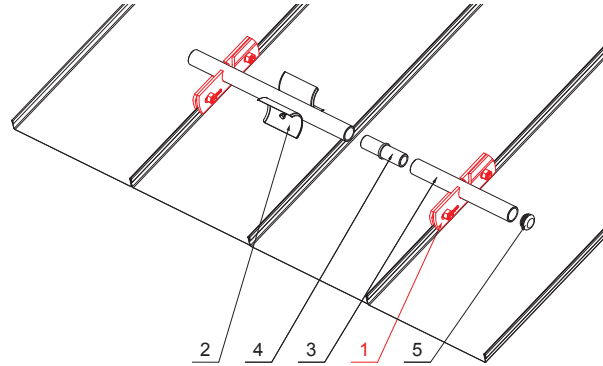

TECHNICAL SHEET

SNOW STOPPER CLAMP FOR FALZ

ZS-W.15ZSF 1/35

Bolt M 12x30 Stainless steel
Nut M 12 Stainless steel

DETAIL:

1. snow stopper clamp for FALZ
2. ice breaker for snow stopper for FALZ
3. pipe for snow stopper
4. PVC pipe coupling for snow stopper
5. PVC pipe end cap for snow stopper

ICM Aluminium pre-painted W.15 – Intense black W.15 – RAL 9005

INDEX	CHANGE	DATE	SIGNATURE			
MATERIAL BRAND			W.C.	WEIGHT kg	SCALE	
SIZE, SEMI-FINISHED PRODUCTS						
AUXILIARY EQUIPMENT				STN STANDARD	SORTING NUMBER	
ELABORATED BY Ing. Kluska M.				NOTE	POSITION NUMBER	
TESTED BY						
TECHNOLOGIST		TECHNOLOGIST		OLD DRAWING	DRAWING NUMBER	
NAME				Snow stopper clamp for falz		
				Number of sheets	ZS-W.15ZSF 1/35 Sheet	