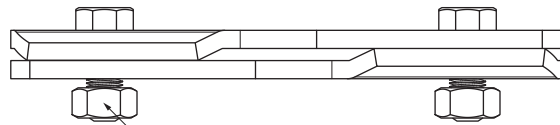

TECHNICAL SHEET

SNOW STOPPER CLAMP FOR FALZ

ZS-W.15ZSF 1/35

Bolt M 12x30 Stainless steel
Nut M 12 Stainless steel

DETAIL:

1. snow stopper clamp for FALZ
2. ice breaker for snow stopper for FALZ
3. pipe for snow stopper
4. PVC pipe coupling for snow stopper
5. PVC pipe end cap for snow stopper

ICM Aluminium pre-painted W.15 – Intense black W.15 – RAL 9005

INDEX	CHANGE	DATE	SIGNATURE			
MATERIAL BRAND			W.C.	WEIGHT kg	SCALE	
SIZE, SEMI-FINISHED PRODUCTS						
AUXILIARY EQUIPMENT				STN STANDARD	SORTING NUMBER	
ELABORATED BY Ing. Kluska M.				NOTE	POSITION NUMBER	
TESTED BY						
TECHNOLOGIST		TECHNOLOGIST		OLD DRAWING	DRAWING NUMBER	
NAME				Snow stopper clamp for falz		
				Number of sheets	ZS-W.15ZSF 1/35 Sheet	