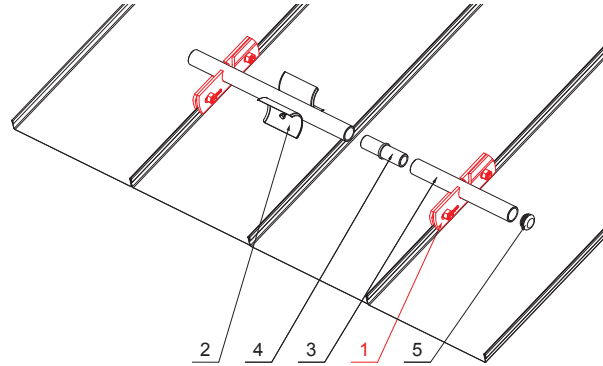

TECHNICAL SHEET

SNOW STOPPER CLAMP FOR FALZ

ZS-W.15ZSF 1/35

Bolt M 12x30 Stainless steel
Nut M 12 Stainless steel

DETAIL:

1. snow stopper clamp for FALZ
2. ice breaker for snow stopper for FALZ
3. pipe for snow stopper
4. PVC pipe coupling for snow stopper
5. PVC pipe end cap for snow stopper

OCM Aluminium pre-painted W.15 – Steel red W.15 – RAL 3009

INDEX CHANGE		DATE	SIGNATURE	KJG QUALITY®	Scan code for 3D model	
	W.C.					
MATERIAL BRAND				STN STANDARD		
SIZE, SEMI-FINISHED PRODUCTS				SORTING NUMBER		
AUXILIARY EQUIPMENT				NOTE		
ELABORATED BY Ing. Kluska M.				POSITION NUMBER		
TESTED BY				OLD DRAWING		
TECHNOLOGIST		TECHNOLOGIST		DRAWING NUMBER		
NAME				Number of sheets		
Snow stopper clamp for falz				ZS-W.15ZSF 1/35		
				Sheet		