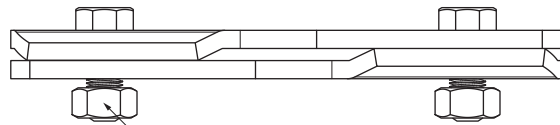

## ZS-W.15ZSF 1/35

Bolt M 12x30 Stainless steel  
Nut M 12 Stainless steel

**DETAIL:**

1. snow stopper clamp for FALZ
2. ice breaker for snow stopper for FALZ
3. pipe for snow stopper
4. PVC pipe coupling for snow stopper
5. PVC pipe end cap for snow stopper