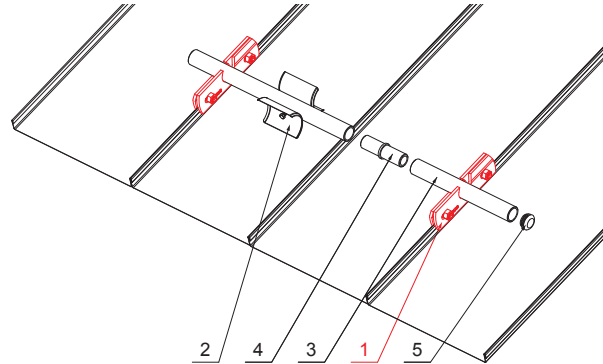

TECHNICAL SHEET

SNOW STOPPER CLAMP FOR FALZ

ZS-W.15ZSF 1/35

Bolt M 12x30 Stainless steel
Nut M 12 Stainless steel

DETAIL:

1. snow stopper clamp for FALZ
2. ice breaker for snow stopper for FALZ
3. pipe for snow stopper
4. PVC pipe coupling for snow stopper
5. PVC pipe end cap for snow stopper

MHM Aluminium pre-painted W.15 – Copper brown W.15 – RAL 8004

INDEX	CHANGE	DATE	SIGNATURE		
MATERIAL BRAND			W.C.	WEIGHT kg	SCALE
SIZE, SEMI-FINISHED PRODUCTS					
AUXILIARY EQUIPMENT				STN STANDARD	SORTING NUMBER
ELABORATED BY Ing. Kluska M.				NOTE	POSITION NUMBER
TESTED BY					
TECHNOLOGIST		TECHNOLOGIST		OLD DRAWING	DRAWING NUMBER
NAME				Number of sheets	
Snow stopper clamp for falz				ZS-W.15ZSF 1/35	
				Sheet	