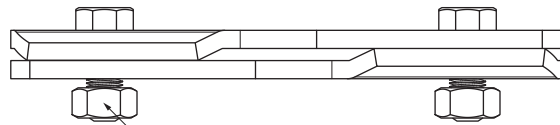

TECHNICAL SHEET

SNOW STOPPER CLAMP FOR FALZ

ZS-W.15ZSF 1/35

Bolt M 12x30 Stainless steel
Nut M 12 Stainless steel

DETAIL:

1. snow stopper clamp for FALZ
2. ice breaker for snow stopper for FALZ
3. pipe for snow stopper
4. PVC pipe coupling for snow stopper
5. PVC pipe end cap for snow stopper

Aluminium pre-painted W.15 – Moss green W.15 – RAL 6005

INDEX CHANGE	DATE	SIGNATURE	W.C.	WEIGHT kg	SCALE		
SIZE, SEMI-FINISHED PRODUCTS			NOTE	POSITION NUMBER			
AUXILIARY EQUIPMENT			TECHNOLOGIST	OLD DRAWING	DRAWING NUMBER		
ELABORATED BY Ing. Kluska M.			NAME		Snow stopper clamp for falz		
TESTED BY			Number of sheets		ZS-W.15ZSF 1/35		Sheet
TECHNOLOGIST							