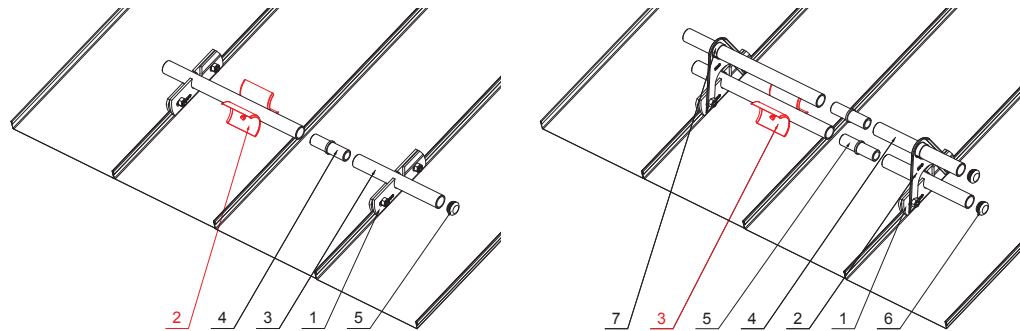

# ICE BREAKER FOR SNOW STOPPER FOR FALZ ZS-W.15ZSF ROLA

**DETAIL:**

1. snow stopper clamp for falz
2. ice breaker for snow stopper for falz
3. pipe for snow stopper
4. PVC pipe coupling for snow stopper
5. PVC pipe end cap for snow stopper

**ICM** Aluminium pre-painted W.15 – Intense black W.15 – RAL 9005

INDEX	CHANGE	DATE	SIGNATURE	<b>KJG</b> QUALITY®	Scan code for 3D model	
MATERIAL BRAND			W.C.	WEIGHT kg	SCALE	
SIZE, SEMI-FINISHED PRODUCTS				STN STANDARD	SORTING NUMBER	
AUXILIARY EQUIPMENT				NOTE	POSITION NUMBER	
ELABORATED BY Ing. Kluska M.						
TESTED BY						
TECHNOLOGIST		TECHNOLOGIST		OLD DRAWING	DRAWING NUMBER	
NAME				ZS-W.15ZSF ROLA		
Ice breaker for snow stopper for falz				Number of sheets	Sheet	