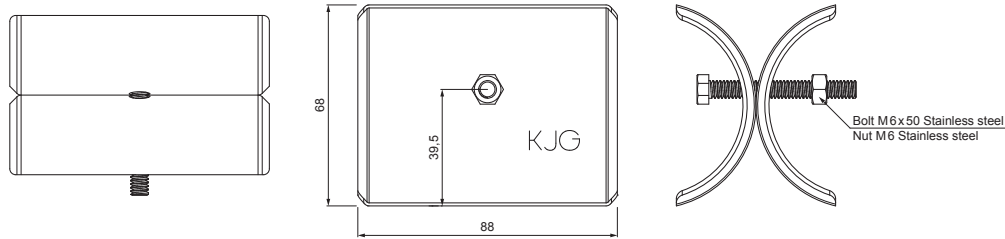

# ICE BREAKER FOR SNOW STOPPER FOR FALZ ZS-W.15ZSF ROLA

**DETAIL:**

1. snow stopper clamp for falz
2. ice breaker for snow stopper for falz
3. pipe for snow stopper
4. PVC pipe coupling for snow stopper
5. PVC pipe end cap for snow stopper

**ICM** Aluminium pre-painted W.15 – Intense black W.15 – RAL 9005

INDEX	CHANGE	DATE	SIGNATURE	<b>KJG</b> QUALITY®	Scan code for 3D model	
MATERIAL BRAND			W.C.	WEIGHT kg	SCALE	
SIZE, SEMI-FINISHED PRODUCTS				STN STANDARD	SORTING NUMBER	
AUXILIARY EQUIPMENT				NOTE	POSITION NUMBER	
ELABORATED BY Ing. Kluska M.						
TESTED BY						
TECHNOLOGIST		TECHNOLOGIST		OLD DRAWING	DRAWING NUMBER	
NAME				ZS-W.15ZSF ROLA		
Ice breaker for snow stopper for falz				Number of sheets	Sheet	