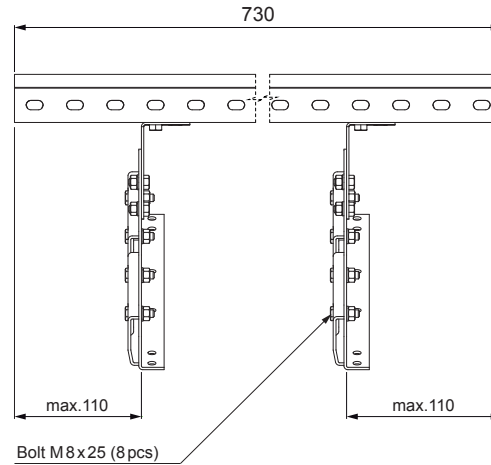

TECHNICAL SHEET

WALKWAY FOR CLICK PANEL

CLICK-DACH

DETAIL:
1. walkway for CLICK panel

BH Galvanized steel pre-painted – White aluminum – RAL 9006

INDEX	CHANGE	DATE	SIGNATURE			
MATERIAL BRAND			W.C.	WEIGHT kg	SCALE	
SIZE, SEMI-FINISHED PRODUCTS				STN STANDARD	SORTING NUMBER	
AUXILIARY EQUIPMENT				NOTE	POSITION NUMBER	
ELABORATED BY Ing. Kluska M.						
TESTED BY						
TECHNOLOGIST		TECHNOLOGIST		OLD DRAWING	DRAWING NUMBER	
NAME				CLICK-DACH		
Walkway for CLICK panel				Number of sheets	Sheet 	