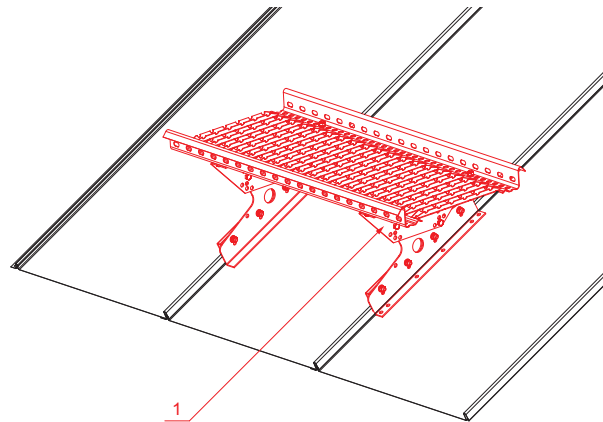

TECHNICAL SHEET

WALKWAY FOR CLICK PANEL

CLICK-DACH

DETAIL:
1. walkway for CLICK panel

BH Galvanized steel pre-painted – White aluminum – RAL 9006

INDEX	CHANGE	DATE	SIGNATURE			
MATERIAL BRAND			W.C.	WEIGHT kg	SCALE	
SIZE, SEMI-FINISHED PRODUCTS				STN STANDARD	SORTING NUMBER	
AUXILIARY EQUIPMENT				NOTE	POSITION NUMBER	
ELABORATED BY Ing. Kluska M.						
TESTED BY						
TECHNOLOGIST		TECHNOLOGIST		OLD DRAWING	DRAWING NUMBER	
NAME				CLICK-DACH		
Walkway for CLICK panel				Number of sheets	Sheet 	