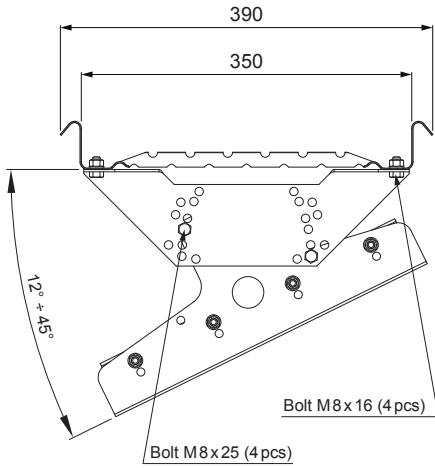

TECHNICAL SHEET

WALKWAY FOR CLICK PANEL

CLICK-DACH

DETAIL:
1. walkway for CLICK panel

BH Galvanized steel pre-painted – White aluminum – RAL 9006

INDEX	CHANGE	DATE	SIGNATURE			
MATERIAL BRAND			W.C.	WEIGHT kg	SCALE	
SIZE, SEMI-FINISHED PRODUCTS				STN STANDARD	SORTING NUMBER	
AUXILIARY EQUIPMENT				NOTE	POSITION NUMBER	
ELABORATED BY Ing. Kluska M.						
TESTED BY						
TECHNOLOGIST		TECHNOLOGIST		OLD DRAWING	DRAWING NUMBER	
NAME				CLICK-DACH		
Walkway for CLICK panel				Number of sheets	Sheet 	