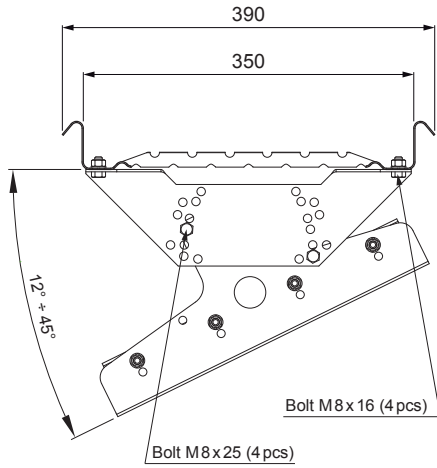

TECHNICAL SHEET

WALKWAY FOR CLICK PANEL

CLICK-DACH

DETAIL:
1. walkway for CLICK panel

B Galvanized steel pre-painted – Pure white – RAL 9010

INDEX	CHANGE	DATE	SIGNATURE			
MATERIAL BRAND			W.C.	WEIGHT kg	SCALE	
SIZE, SEMI-FINISHED PRODUCTS				STN STANDARD	SORTING NUMBER	
AUXILIARY EQUIPMENT				NOTE	POSITION NUMBER	
ELABORATED BY Ing. Kluska M.						
TESTED BY						
TECHNOLOGIST		TECHNOLOGIST		OLD DRAWING	DRAWING NUMBER	
NAME				CLICK-DACH		
Walkway for CLICK panel				Number of sheets	Sheet 	