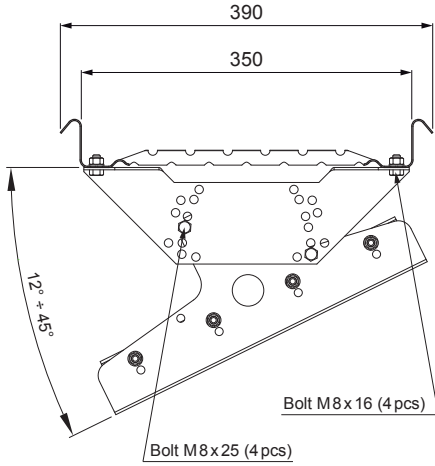

TECHNICAL SHEET

WALKWAY FOR CLICK PANEL

CLICK-DACH

DETAIL:
1. walkway for CLICK panel

B Galvanized steel pre-painted – Pure white – RAL 9010

INDEX	CHANGE	DATE	SIGNATURE		
MATERIAL BRAND			W.C.	WEIGHT kg	SCALE
SIZE, SEMI-FINISHED PRODUCTS				STN STANDARD	SORTING NUMBER
AUXILIARY EQUIPMENT				NOTE	POSITION NUMBER
ELABORATED BY Ing. Kluska M.					
TESTED BY					
TECHNOLOGIST		TECHNOLOGIST		OLD DRAWING	DRAWING NUMBER
NAME				CLICK-DACH	
Walkway for CLICK panel				Number of sheets	Sheet 