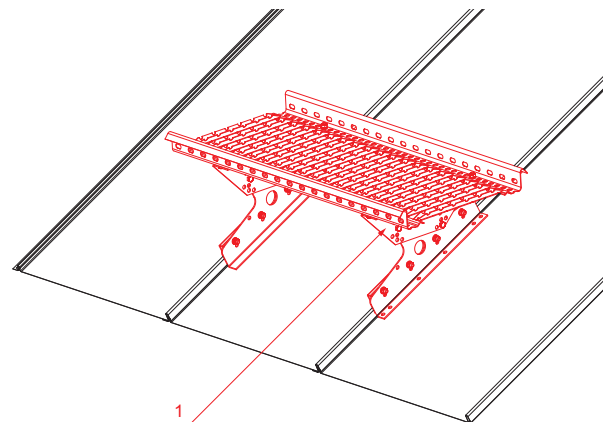

TECHNICAL SHEET

WALKWAY FOR CLICK PANEL

CLICK-DACH

DETAIL:
1. walkway for CLICK panel

B Galvanized steel pre-painted – Pure white – RAL 9010

INDEX	CHANGE	DATE	SIGNATURE			
MATERIAL BRAND			W.C.	WEIGHT kg	SCALE	
SIZE, SEMI-FINISHED PRODUCTS				STN STANDARD	SORTING NUMBER	
AUXILIARY EQUIPMENT				NOTE	POSITION NUMBER	
ELABORATED BY Ing. Kluska M.						
TESTED BY						
TECHNOLOGIST		TECHNOLOGIST		OLD DRAWING	DRAWING NUMBER	
NAME				CLICK-DACH		
Walkway for CLICK panel				Number of sheets	Sheet 	