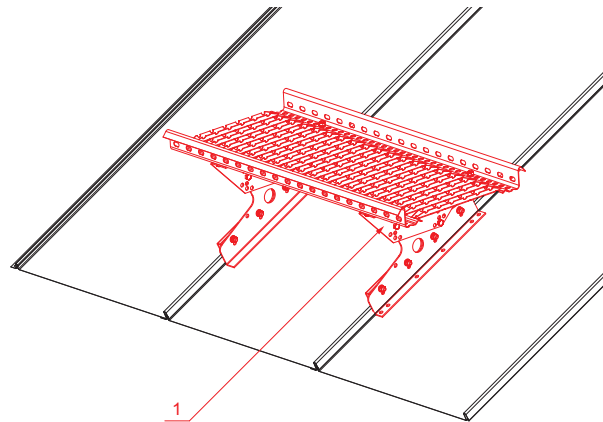

TECHNICAL SHEET

WALKWAY FOR CLICK PANEL

CLICK-DACH

DETAIL:
1. walkway for CLICK panel

B Galvanized steel pre-painted – Pure white – RAL 9010

INDEX	CHANGE	DATE	SIGNATURE		
MATERIAL BRAND			W.C.	WEIGHT kg	SCALE
SIZE, SEMI-FINISHED PRODUCTS				STN STANDARD	SORTING NUMBER
AUXILIARY EQUIPMENT				NOTE	POSITION NUMBER
ELABORATED BY Ing. Kluska M.					
TESTED BY					
TECHNOLOGIST		TECHNOLOGIST		OLD DRAWING	DRAWING NUMBER
NAME				CLICK-DACH	
Walkway for CLICK panel				Number of sheets	Sheet 