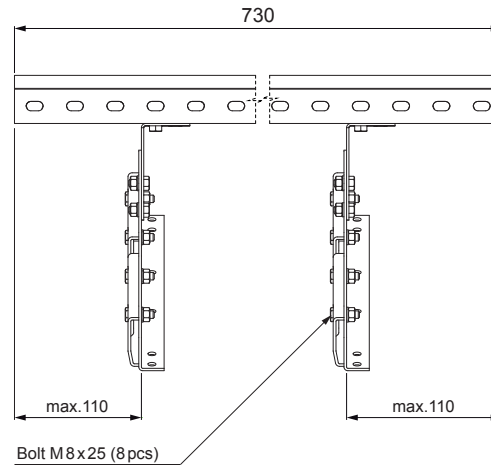

TECHNICAL SHEET

WALKWAY FOR CLICK PANEL

CLICK-DACH

DETAIL:
1. walkway for CLICK panel

B Galvanized steel pre-painted – Pure white – RAL 9010

INDEX	CHANGE	DATE	SIGNATURE			
MATERIAL BRAND			W.C.	WEIGHT kg	SCALE	
SIZE, SEMI-FINISHED PRODUCTS				STN STANDARD	SORTING NUMBER	
AUXILIARY EQUIPMENT				NOTE	POSITION NUMBER	
ELABORATED BY Ing. Kluska M.						
TESTED BY						
TECHNOLOGIST		TECHNOLOGIST		OLD DRAWING	DRAWING NUMBER	
NAME				CLICK-DACH		
Walkway for CLICK panel				Number of sheets	Sheet 	