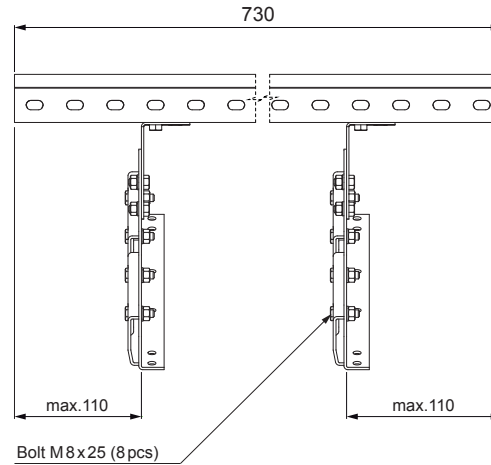

TECHNICAL SHEET

WALKWAY FOR CLICK PANEL

CLICK-DACH

DETAIL:
1. walkway for CLICK panel

B Galvanized steel pre-painted – Pure white – RAL 9010

INDEX	CHANGE	DATE	SIGNATURE		
MATERIAL BRAND			W.C.	WEIGHT kg	SCALE
SIZE, SEMI-FINISHED PRODUCTS				STN STANDARD	SORTING NUMBER
AUXILIARY EQUIPMENT				NOTE	POSITION NUMBER
ELABORATED BY Ing. Kluska M.					
TESTED BY					
TECHNOLOGIST		TECHNOLOGIST		OLD DRAWING	DRAWING NUMBER
NAME				CLICK-DACH	
Walkway for CLICK panel				Number of sheets	Sheet 