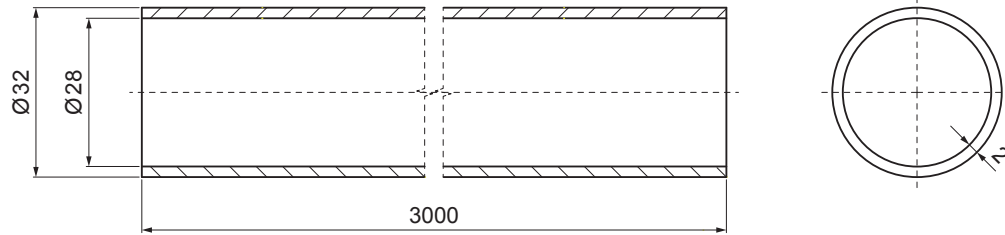

TECHNICAL SHEET

PIPE FOR SNOW STOPPER

ZS-WZSF RU 32

DETAIL:

- 1. snow stopper two-pipe
- 2. pipe for snow stopper
- 3. PVC pipe coupling for snow stopper
- 4. PVC pipe end cap for snow stopper

B Color : Aluminium prepainted – Pure white – RAL 9010
Material: Aluminium – Natur

INDEX	CHANGE	DATE	SIGNATURE			
MATERIAL BRAND			W.C.	WEIGHT kg	SCALE	
SIZE, SEMI-FINISHED PRODUCTS			STN STANDARD		SORTING NUMBER	
AUXILIARY EQUIPMENT			NOTE		POSITION NUMBER	
ELABORATED BY Ing. Kluska M.			OLD DRAWING		DRAWING NUMBER	
TESTED BY			DRAWING NUMBER		DRAWING NUMBER	
TECHNOLOGIST			TECHNOLOGIST		DRAWING NUMBER	
NAME			Pipe for snow stopper		ZS-WZSF RU 32	
			Number of sheets		Sheet 