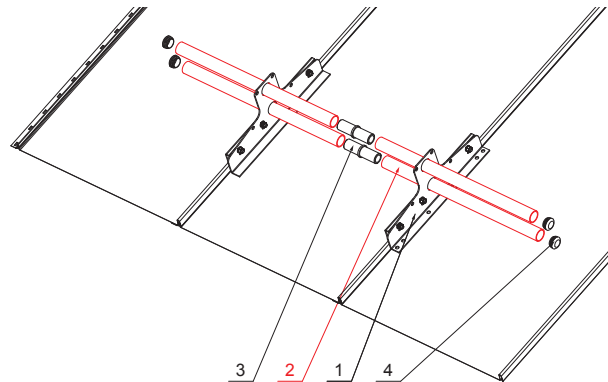

TECHNICAL SHEET

PIPE FOR SNOW STOPPER

ZS-WZSF RU 32

DETAIL:

- 1. snow stopper two-pipe
- 2. pipe for snow stopper
- 3. PVC pipe coupling for snow stopper
- 4. PVC pipe end cap for snow stopper

B Color : Aluminium prepainted – Pure white – RAL 9010
Material: Aluminium – Natur

INDEX	CHANGE	DATE	SIGNATURE			
MATERIAL BRAND			W.C.	WEIGHT kg	SCALE	
SIZE, SEMI-FINISHED PRODUCTS			STN STANDARD		SORTING NUMBER	
AUXILIARY EQUIPMENT			NOTE		POSITION NUMBER	
ELABORATED BY Ing. Kluska M.			OLD DRAWING		DRAWING NUMBER	
TESTED BY			DRAWING NUMBER		DRAWING NUMBER	
TECHNOLOGIST			TECHNOLOGIST		DRAWING NUMBER	
NAME			Pipe for snow stopper		ZS-WZSF RU 32	
			Number of sheets		Sheet 