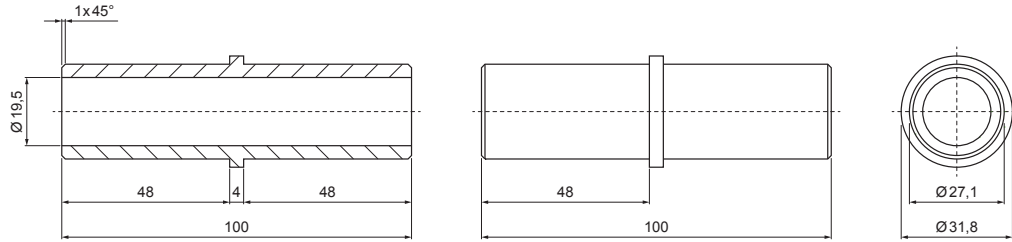

TECHNICAL SHEET

PVC PIPE COUPLING FOR SNOW STOPPER

ZS-WZSF-SR PVC

DETAIL:

- 1. snow stopper two-pipe
- 2. pipe for snow stopper
- 3. PVC pipe coupling for snow stopper
- 4. PVC pipe end cap for snow stopper

IC PVC – Intense black – RAL 9005

INDEX	CHANGE	DATE	SIGNATURE		
MATERIAL BRAND			W.C.	WEIGHT kg	SCALE
SIZE, SEMI-FINISHED PRODUCTS				STN STANDARD	SORTING NUMBER
AUXILIARY EQUIPMENT				NOTE	POSITION NUMBER
ELABORATED BY Ing. Kluska M.					
TESTED BY		TECHNOLOGIST		OLD DRAWING	DRAWING NUMBER
NAME			ZS-WZSF-SR PVC		
PVC pipe coupling for snow stopper			Number of sheets		Sheet