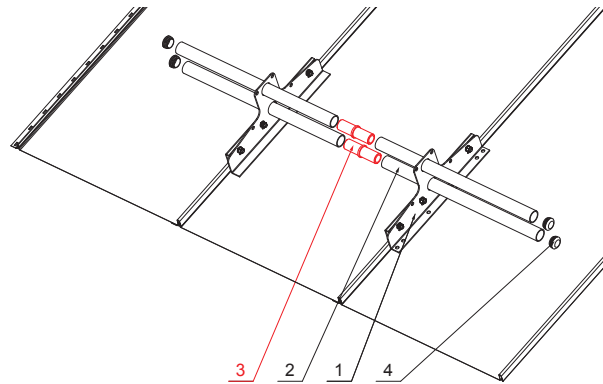

TECHNICAL SHEET

PVC PIPE COUPLING FOR SNOW STOPPER

ZS-WZSF-SR PVC

DETAIL:

- 1. snow stopper two-pipe
- 2. pipe for snow stopper
- 3. PVC pipe coupling for snow stopper
- 4. PVC pipe end cap for snow stopper

IC PVC – Intense black – RAL 9005

INDEX	CHANGE	DATE	SIGNATURE		
MATERIAL BRAND			W.C.	WEIGHT kg	SCALE
SIZE, SEMI-FINISHED PRODUCTS				STN STANDARD	SORTING NUMBER
AUXILIARY EQUIPMENT				NOTE	POSITION NUMBER
ELABORATED BY Ing. Kluska M.					
TESTED BY		TECHNOLOGIST		OLD DRAWING	DRAWING NUMBER
NAME			ZS-WZSF-SR PVC		
PVC pipe coupling for snow stopper			Number of sheets		Sheet