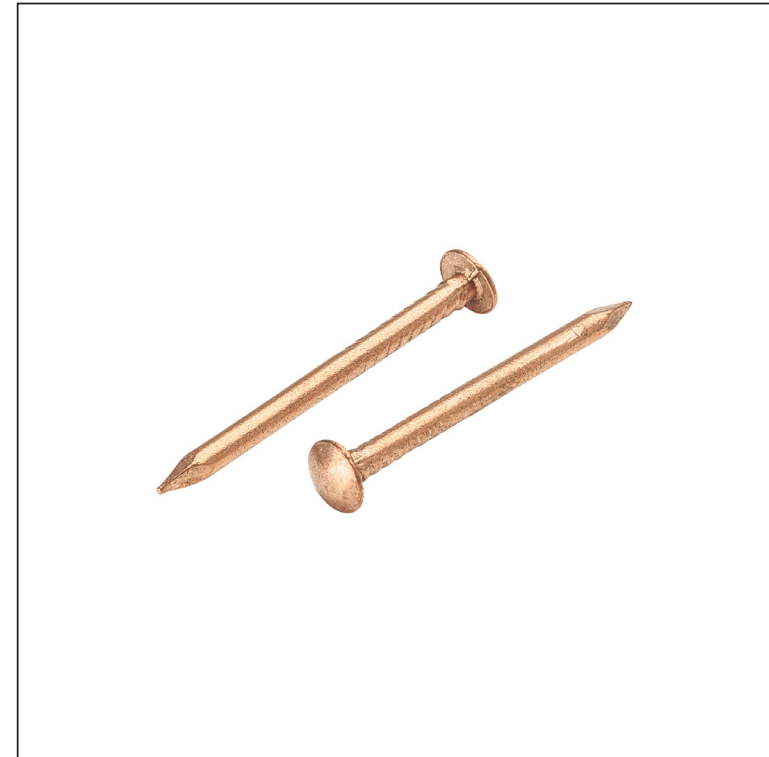

TECHNICAL SHEET

ROOFING NAIL LENS HEAD 6 mm

SM-MKCPS-H6

M Copper – Natur

Dimensions [mm]		
Nominal dimension	Ø D	L
25/30	2,5	30
25/35	2,5	35

INDEX	CHANGE	DATE	SIGNATURE	  	
MATERIAL BRAND			W.C.	WEIGHT kg	SCALE
SIZE, SEMI-FINISHED PRODUCTS				STN STANDARD	SORTING NUMBER
AUXILIARY EQUIPMENT				NOTE	POSITION NUMBER
ELABORATED BY Ing. Kluska M.					
TESTED BY					
TECHNOLOGIST		TECHNOLOGIST		OLD DRAWING	DRAWING NUMBER
NAME			Roofing nail lens head 6 mm		SM-MKCPS-H6
			Number of sheets		Sheet 