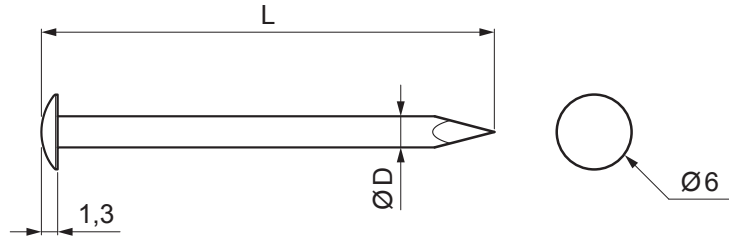

TECHNICAL SHEET

ROOFING NAIL LENS HEAD 6 mm

SM-MKCPS-H6

M Copper – Natur

Dimensions [mm]		
Nominal dimension	Ø D	L
25/30	2,5	30
25/35	2,5	35

INDEX	CHANGE	DATE	SIGNATURE	  	
MATERIAL BRAND			W.C.	WEIGHT kg	SCALE
SIZE, SEMI-FINISHED PRODUCTS				STN STANDARD	SORTING NUMBER
AUXILIARY EQUIPMENT				NOTE	POSITION NUMBER
ELABORATED BY Ing. Kluska M.					
TESTED BY					
TECHNOLOGIST		TECHNOLOGIST		OLD DRAWING	DRAWING NUMBER
NAME			Roofing nail lens head 6 mm		SM-MKCPS-H6
			Number of sheets		Sheet 