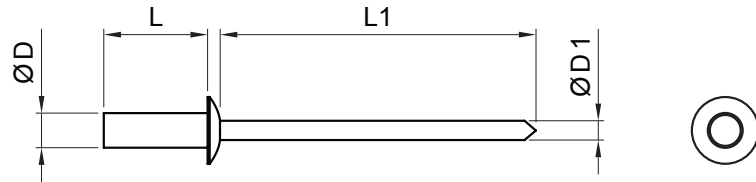

TECHNICAL SHEET

TEAR-OFF RIVET WATERPROOF

SM-MNOVT

M Copper – Natur

Dimensions [mm]				
Nominal dimension	Ø D	Ø D1	L	L1
3,2 x 6,5	3,2	1,6	6,5	31

INDEX	CHANGE	DATE	SIGNATURE	  	
MATERIAL BRAND			W.C.	WEIGHT kg	SCALE
SIZE, SEMI-FINISHED PRODUCTS			STN STANDARD		SORTING NUMBER
AUXILIARY EQUIPMENT			NOTE		POSITION NUMBER
ELABORATED BY Ing. Kluska M.			OLD DRAWING		DRAWING NUMBER
TESTED BY			TECHNOLOGIST		
NAME			Tear-off rivet waterproof		Number of sheets
					SM-MNOVT
					Sheet 