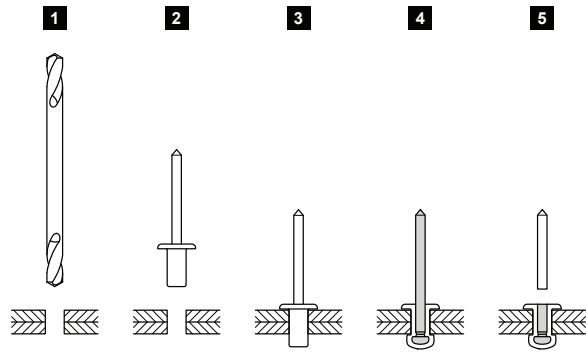

TECHNICAL SHEET

TEAR-OFF RIVET WATERPROOF

SM-MNOVT

M Copper – Natur

Dimensions [mm]				
Nominal dimension	Ø D	Ø D1	L	L1
3,2 x 6,5	3,2	1,6	6,5	31

INDEX	CHANGE	DATE	SIGNATURE	  	
MATERIAL BRAND			W.C.	WEIGHT kg	SCALE
SIZE, SEMI-FINISHED PRODUCTS			STN STANDARD		SORTING NUMBER
AUXILIARY EQUIPMENT			NOTE		POSITION NUMBER
ELABORATED BY Ing. Kluska M.			OLD DRAWING		DRAWING NUMBER
TESTED BY			TECHNOLOGIST		
NAME			Tear-off rivet waterproof		Number of sheets
					SM-MNOVT
					Sheet 