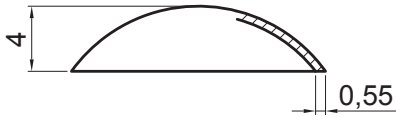

TECHNICAL SHEET

MOUNTING CAP 16/4

SM-KM

MZ Galvanized steel pre-painted – Moss green – RAL 6005

INDEX	CHANGE	DATE	SIGNATURE			
MATERIAL BRAND			W.C.	WEIGHT kg	SCALE	
SIZE, SEMI-FINISHED PRODUCTS			STN STANDARD		SORTING NUMBER	
AUXILIARY EQUIPMENT			NOTE		POSITION NUMBER	
ELABORATED BY Ing. Kluska M.			OLD DRAWING		DRAWING NUMBER	
TESTED BY			TECHNOLOGIST		DRAWING NUMBER	
NAME			Mounting cap 16/4		Number of sheets	
					SM-KM	
					Sheet 	