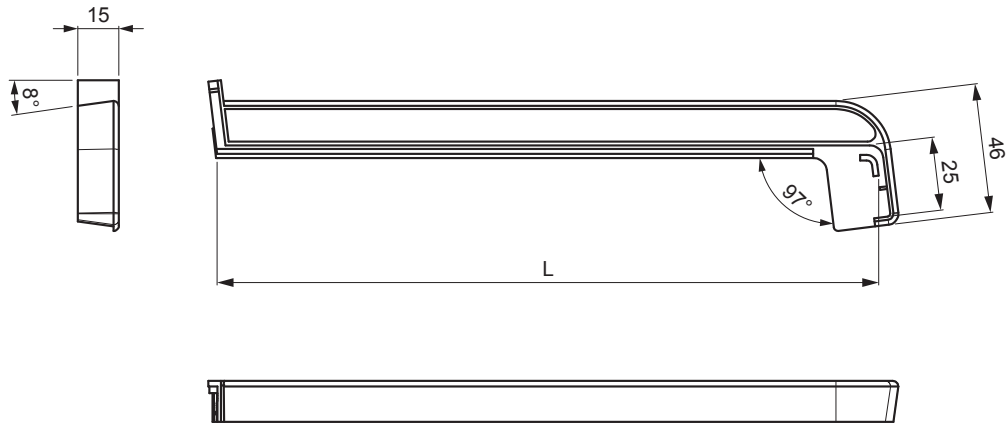

TECHNICAL SHEET

WINDOW SILL END CAP L+P

SD-PARAPET

PACKAGING: left + right = pair

ZD PVC – Golden oak – RAL 8003

Dimensions [mm]	
Nominal dimension	L
240	240
320	320
360	360

INDEX	CHANGE	DATE	SIGNATURE	KJG QUALITY®	Scan code for 3D model
MATERIAL BRAND			W.C.	WEIGHT kg	SCALE
SIZE, SEMI-FINISHED PRODUCTS				STN STANDARD	SORTING NUMBER
AUXILIARY EQUIPMENT				NOTE	POSITION NUMBER
ELABORATED BY Ing. Kluska M.					
TESTED BY					
TECHNOLOGIST	TECHNOLOGIST			OLD DRAWING	DRAWING NUMBER
NAME			Window sill end cap L+R		
			Number of sheets	SD-PARAPET	Sheet