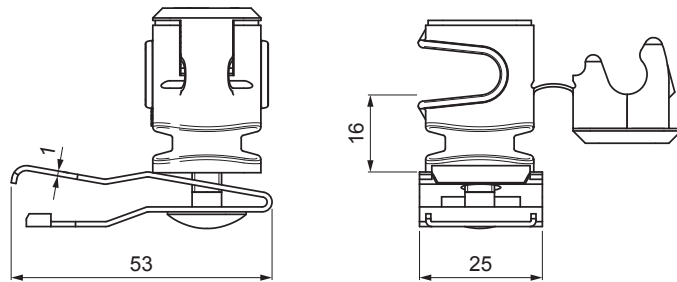

# SD-BS DEHN PODPERA

Jaw : Stainless steel  
Holder: Polyamide

Technical parameter	
Application	line holder for roof ridge
Conductor diameter	Ø 8 mm
Jaw material	Stainless steel
Holder material	Polyamide
Weight	0,035 kg / pcs

INDEX	CHANGE	DATE	SIGNATURE	<b>KJG</b> QUALITY ©	
MATERIAL BRAND			W.C.	WEIGHT kg	SCALE
SIZE, SEMI-FINISHED PRODUCTS				STN STANDARD	SORTING NUMBER
AUXILIARY EQUIPMENT				NOTE	POSITION NUMBER
ELABORATED BY Ing. Kluska M.					
TESTED BY					
TECHNOLOGIST		TECHNOLOGIST		OLD DRAWING	DRAWING NUMBER
NAME			Polyamide line support FIRST SNAP, stainless steel		SD-BS DEHN PODPERA Number of sheets Sheet