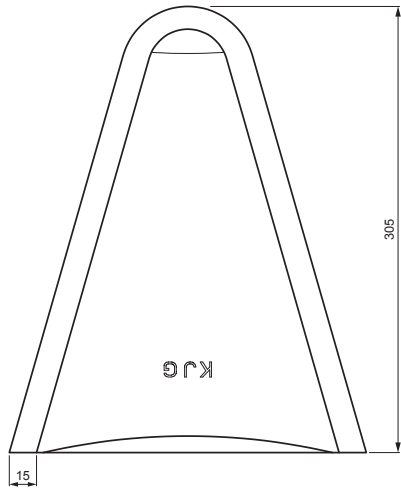

TECHNICAL SHEET

FROG MOUTH VENT COVER

WO-ZP ZFR

TZ Titanium zinc – Natur

INDEX	CHANGE	DATE	SIGNATURE		
MATERIAL BRAND			W.C.	WEIGHT kg	SCALE
SIZE, SEMI-FINISHED PRODUCTS				STN STANDARD	SORTING NUMBER
AUXILIARY EQUIPMENT				NOTE	POSITION NUMBER
ELABORATED BY Ing. Kluska M.					
TESTED BY					
TECHNOLOGIST		TECHNOLOGIST		OLD DRAWING	DRAWING NUMBER
NAME Frog mouth vent cover				Number of sheets	WO-ZP ZFR Sheet 