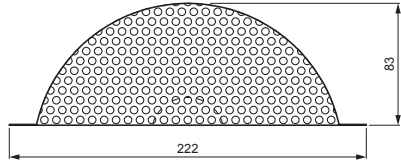

TECHNICAL SHEET

FROG MOUTH VENT COVER

WO-ZP ZFR

TZ Titanium zinc – Natur

INDEX	CHANGE	DATE	SIGNATURE		
MATERIAL BRAND			W.C.	WEIGHT kg	SCALE
SIZE, SEMI-FINISHED PRODUCTS				STN STANDARD	SORTING NUMBER
AUXILIARY EQUIPMENT				NOTE	POSITION NUMBER
ELABORATED BY Ing. Kluska M.					
TESTED BY					
TECHNOLOGIST		TECHNOLOGIST		OLD DRAWING	DRAWING NUMBER
NAME Frog mouth vent cover				Number of sheets	WO-ZP ZFR Sheet 