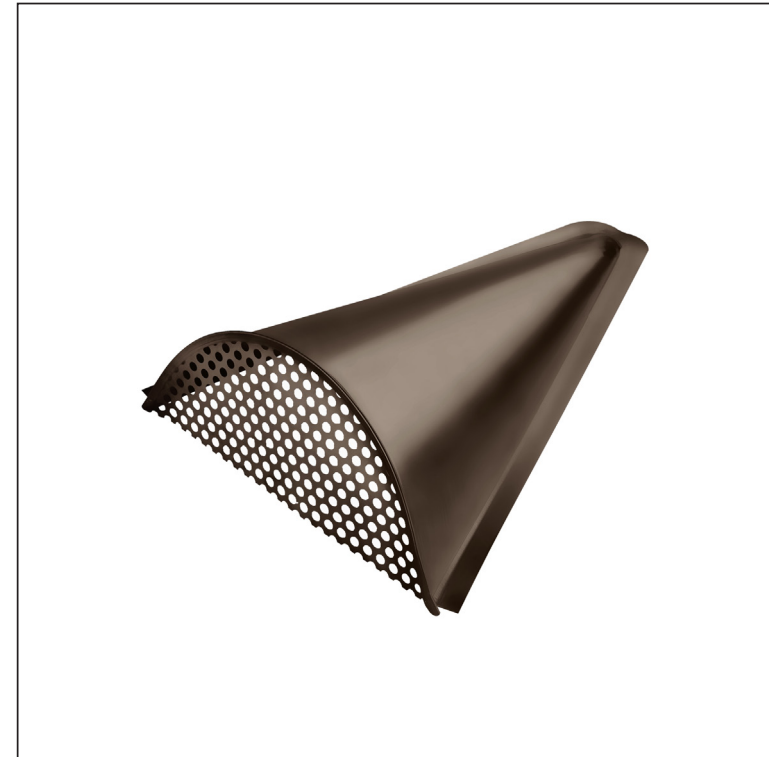

TECHNICAL SHEET

# FROG MOUTH VENT COVER

# WO-ZP AFR

**TM** Aluminium pre-painted – Testa di Moro – RAL 8028

INDEX	CHANGE	DATE	SIGNATURE			
MATERIAL BRAND			W.C.	WEIGHT kg	SCALE	
SIZE, SEMI-FINISHED PRODUCTS			STN STANDARD		SORTING NUMBER	
AUXILIARY EQUIPMENT			NOTE		POSITION NUMBER	
ELABORATED BY Ing. Kluska M.			OLD DRAWING		DRAWING NUMBER	
TESTED BY			DRAWING NUMBER		DRAWING NUMBER	
TECHNOLOGIST			TECHNOLOGIST		TECHNOLOGIST	
NAME			Frog mouth vent cover		Number of sheets	
					WO-ZP AFR	
					Sheet 	