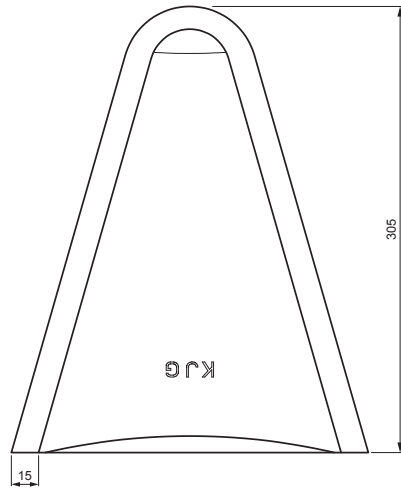

TECHNICAL SHEET

FROG MOUTH VENT COVER

WO-ZP AFR

TM Aluminium pre-painted – Testa di Moro – RAL 8028

INDEX	CHANGE	DATE	SIGNATURE			
MATERIAL BRAND			W.C.	WEIGHT kg	SCALE	
SIZE, SEMI-FINISHED PRODUCTS			STN STANDARD		SORTING NUMBER	
AUXILIARY EQUIPMENT			NOTE		POSITION NUMBER	
ELABORATED BY Ing. Kluska M.			OLD DRAWING		DRAWING NUMBER	
TESTED BY			DRAWING NUMBER		DRAWING NUMBER	
TECHNOLOGIST			TECHNOLOGIST		TECHNOLOGIST	
NAME			Frog mouth vent cover		Number of sheets	
					WO-ZP AFR	
					Sheet 	