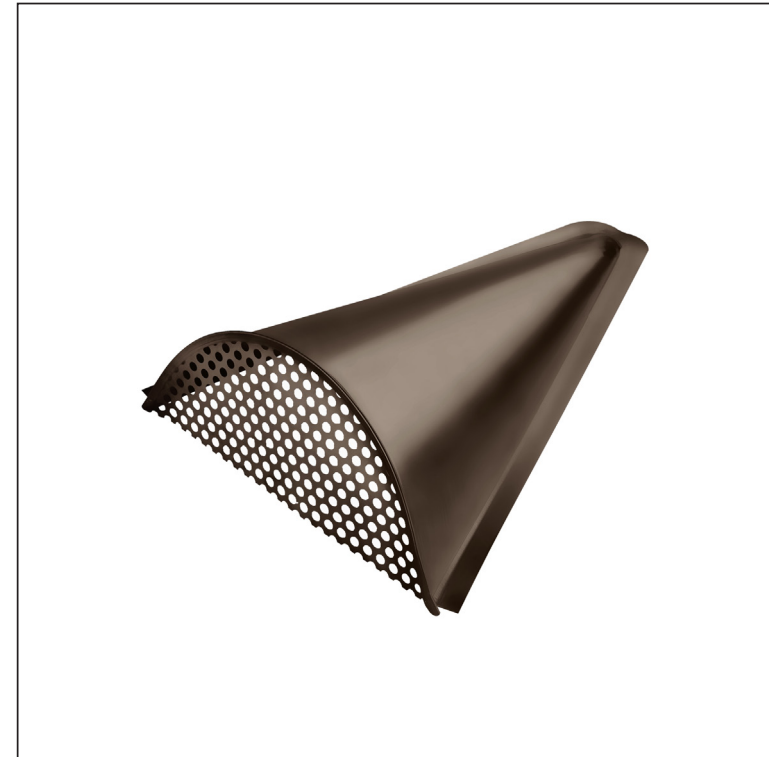

TECHNICAL SHEET

FROG MOUTH VENT COVER

WO-ZP AFR

TM Aluminium pre-painted – Testa di Moro – RAL 8028

INDEX	CHANGE	DATE	SIGNATURE			
MATERIAL BRAND			W.C.	WEIGHT kg	SCALE	
SIZE, SEMI-FINISHED PRODUCTS			STN STANDARD		SORTING NUMBER	
AUXILIARY EQUIPMENT			NOTE		POSITION NUMBER	
ELABORATED BY Ing. Kluska M.			OLD DRAWING		DRAWING NUMBER	
TESTED BY			DRAWING NUMBER		DRAWING NUMBER	
TECHNOLOGIST			TECHNOLOGIST		TECHNOLOGIST	
NAME			Frog mouth vent cover		Number of sheets	
					WO-ZP AFR	
					Sheet	

Created: 07.06.2026 01:18:46

Technical changes reserved