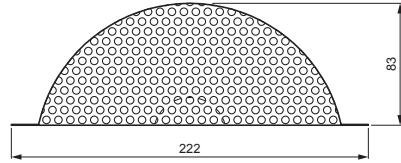

TECHNICAL SHEET

FROG MOUTH VENT COVER

WO-ZP AFR

TM Aluminium pre-painted – Testa di Moro – RAL 8028

INDEX	CHANGE	DATE	SIGNATURE			
MATERIAL BRAND			W.C.	WEIGHT kg	SCALE	
SIZE, SEMI-FINISHED PRODUCTS			STN STANDARD		SORTING NUMBER	
AUXILIARY EQUIPMENT			NOTE		POSITION NUMBER	
ELABORATED BY Ing. Kluska M.			OLD DRAWING		DRAWING NUMBER	
TESTED BY			DRAWING NUMBER		DRAWING NUMBER	
TECHNOLOGIST			TECHNOLOGIST		TECHNOLOGIST	
NAME			Frog mouth vent cover		Number of sheets	
					WO-ZP AFR	
					Sheet 	