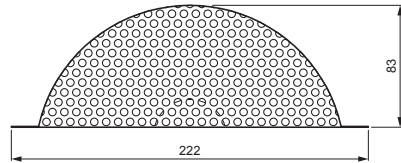

TECHNICAL SHEET

FROG MOUTH VENT COVER

WO-ZP AFR

BH Aluminium pre-painted – White aluminium – RAL 9006

INDEX	CHANGE	DATE	SIGNATURE		
MATERIAL BRAND			W.C.	WEIGHT kg	SCALE
SIZE, SEMI-FINISHED PRODUCTS				STN STANDARD	SORTING NUMBER
AUXILIARY EQUIPMENT				NOTE	POSITION NUMBER
ELABORATED BY Ing. Kluska M.				OLD DRAWING	DRAWING NUMBER
TESTED BY					
TECHNOLOGIST			TECHNOLOGIST		
NAME			Frog mouth vent cover		
			Number of sheets	WO-ZP AFR	Sheet 