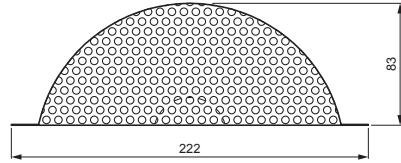

TECHNICAL SHEET

FROG MOUTH VENT COVER

WO-ZP AFR

BH Aluminium pre-painted – White aluminium – RAL 9006

INDEX	CHANGE	DATE	SIGNATURE		
MATERIAL BRAND			W.C.	WEIGHT kg	SCALE
SIZE, SEMI-FINISHED PRODUCTS				STN STANDARD	SORTING NUMBER
AUXILIARY EQUIPMENT				NOTE	POSITION NUMBER
ELABORATED BY Ing. Kluska M.					
TESTED BY					
TECHNOLOGIST		TECHNOLOGIST		OLD DRAWING	DRAWING NUMBER
NAME Frog mouth vent cover				Number of sheets	WO-ZP AFR Sheet 