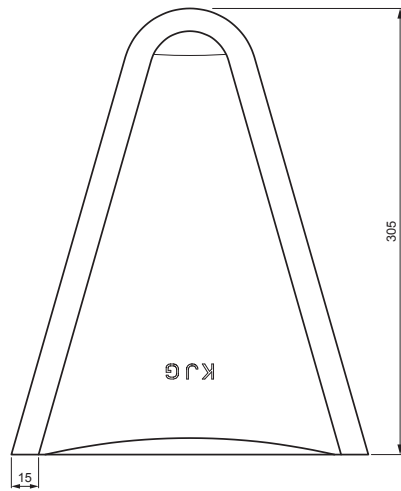

TECHNICAL SHEET

FROG MOUTH VENT COVER

WO-ZP AFR

BH Aluminium pre-painted – White aluminium – RAL 9006

INDEX	CHANGE	DATE	SIGNATURE		
MATERIAL BRAND			W.C.	WEIGHT kg	SCALE
SIZE, SEMI-FINISHED PRODUCTS				STN STANDARD	SORTING NUMBER
AUXILIARY EQUIPMENT				NOTE	POSITION NUMBER
ELABORATED BY Ing. Kluska M.				OLD DRAWING	DRAWING NUMBER
TESTED BY					
TECHNOLOGIST			TECHNOLOGIST		
NAME			Frog mouth vent cover		
			Number of sheets	WO-ZP AFR	Sheet 