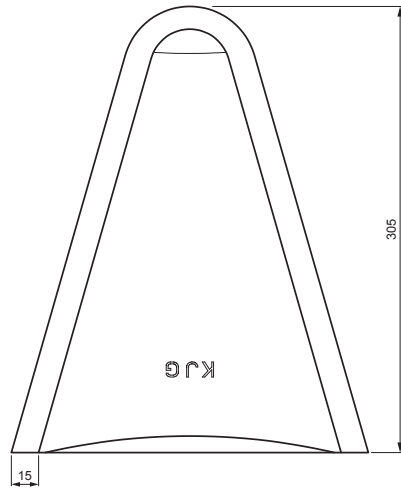

TECHNICAL SHEET

FROG MOUTH VENT COVER

WO-ZP AFR

BH Aluminium pre-painted – White aluminium – RAL 9006

INDEX	CHANGE	DATE	SIGNATURE		
MATERIAL BRAND			W.C.	WEIGHT kg	SCALE
SIZE, SEMI-FINISHED PRODUCTS				STN STANDARD	SORTING NUMBER
AUXILIARY EQUIPMENT				NOTE	POSITION NUMBER
ELABORATED BY Ing. Kluska M.					
TESTED BY					
TECHNOLOGIST		TECHNOLOGIST		OLD DRAWING	DRAWING NUMBER
NAME Frog mouth vent cover				Number of sheets	WO-ZP AFR Sheet 