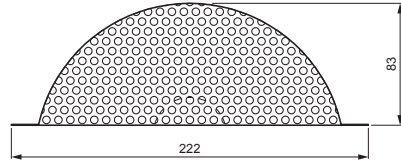

TECHNICAL SHEET

FROG MOUTH VENT COVER

WO-ZP AFR

IC Aluminium pre-painted – Intense black – RAL 9005

INDEX	CHANGE	DATE	SIGNATURE			
MATERIAL BRAND			W.C.	WEIGHT kg	SCALE	
SIZE, SEMI-FINISHED PRODUCTS			STN STANDARD		SORTING NUMBER	
AUXILIARY EQUIPMENT			NOTE		POSITION NUMBER	
ELABORATED BY Ing. Kluska M.			OLD DRAWING		DRAWING NUMBER	
TESTED BY			NAME		Frog mouth vent cover	
TECHNOLOGIST			TECHNOLOGIST		Number of sheets	
					WO-ZP AFR	
					Sheet 	