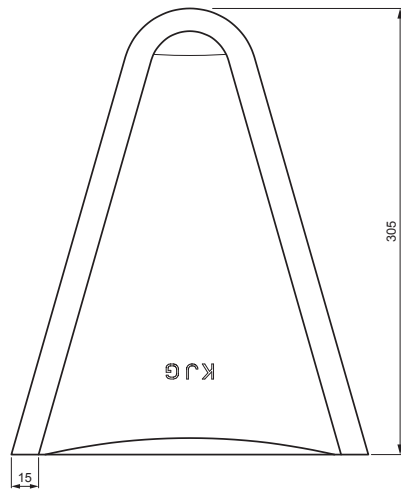

TECHNICAL SHEET

FROG MOUTH VENT COVER

WO-ZP AFR

IC Aluminium pre-painted – Intense black – RAL 9005

INDEX	CHANGE	DATE	SIGNATURE			
MATERIAL BRAND			W.C.	WEIGHT kg	SCALE	
SIZE, SEMI-FINISHED PRODUCTS			STN STANDARD		SORTING NUMBER	
AUXILIARY EQUIPMENT			NOTE		POSITION NUMBER	
ELABORATED BY Ing. Kluska M.			OLD DRAWING		DRAWING NUMBER	
TESTED BY			NAME		Frog mouth vent cover	
TECHNOLOGIST			TECHNOLOGIST		Number of sheets	
					WO-ZP AFR	
					Sheet 	