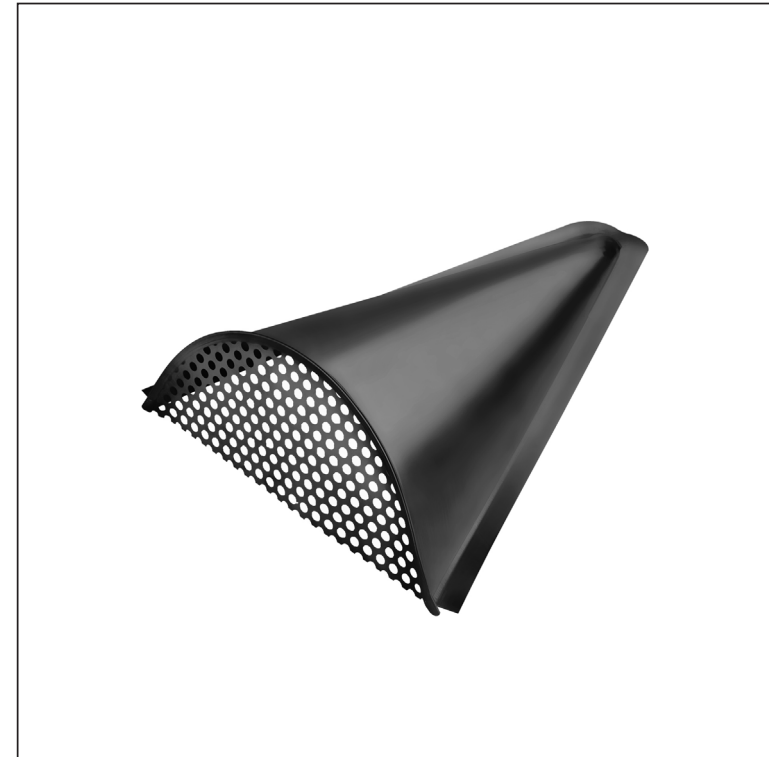

TECHNICAL SHEET

FROG MOUTH VENT COVER

WO-ZP AFR

IC Aluminium pre-painted – Intense black – RAL 9005

INDEX	CHANGE	DATE	SIGNATURE			
MATERIAL BRAND			W.C.	WEIGHT kg	SCALE	
SIZE, SEMI-FINISHED PRODUCTS			STN STANDARD		SORTING NUMBER	
AUXILIARY EQUIPMENT			NOTE		POSITION NUMBER	
ELABORATED BY Ing. Kluska M.			OLD DRAWING		DRAWING NUMBER	
TESTED BY			NAME		Frog mouth vent cover	
TECHNOLOGIST			TECHNOLOGIST		Number of sheets	
					WO-ZP AFR	
					Sheet 	