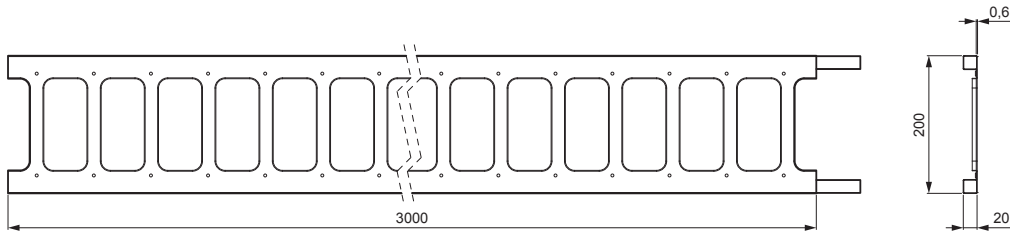

TECHNICAL SHEET

SNOW STOPPER LADDER 20/3 20/3

ZS-HEU PSZ R 20/3

DETAIL:

- 1. holder of snow stopper ladder hanging
- 2. snow stopper ladder 20/3

MH Galvanized steel prepainted – Copper brown – RAL 8004

INDEX	CHANGE	DATE	SIGNATURE	KJG QUALITY®	Scan code for 3D model	
MATERIAL BRAND			W.C.	WEIGHT kg	SCALE	
SIZE, SEMI-FINISHED PRODUCTS				STN STANDARD	SORTING NUMBER	
AUXILIARY EQUIPMENT				NOTE	POSITION NUMBER	
ELABORATED BY Ing. Kluska M.						
TESTED BY						
TECHNOLOGIST		TECHNOLOGIST		OLD DRAWING	DRAWING NUMBER	
NAME				ZS-HEU PSZ R 20/3		
Snow stopper ladder 20/3 20/3				Number of sheets	Sheet	