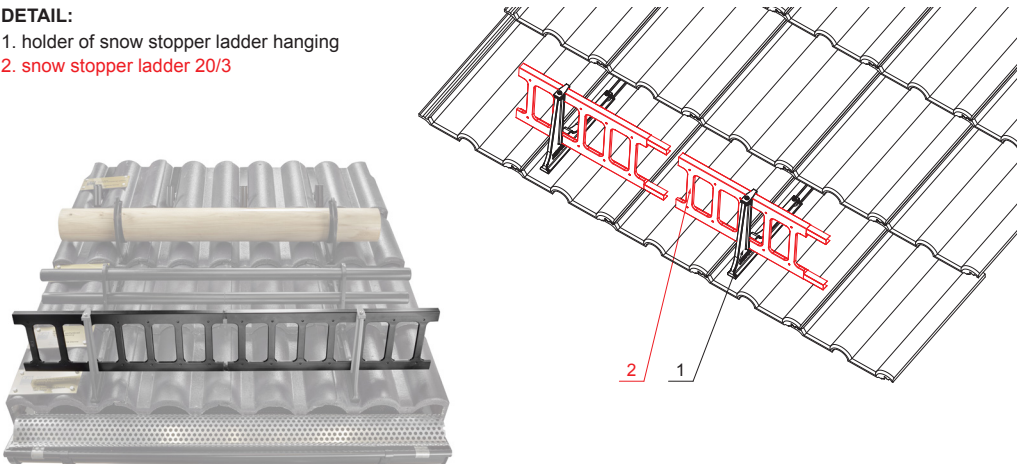

TECHNICAL SHEET

SNOW STOPPER LADDER 20/3 20/3

ZS-HEU PSZ R 20/3

DETAIL:

- 1. holder of snow stopper ladder hanging
- 2. snow stopper ladder 20/3

MH Galvanized steel prepainted – Copper brown – RAL 8004

INDEX	CHANGE	DATE	SIGNATURE	KJG QUALITY®	Scan code for 3D model	
MATERIAL BRAND			W.C.	WEIGHT kg	SCALE	
SIZE, SEMI-FINISHED PRODUCTS				STN STANDARD	SORTING NUMBER	
AUXILIARY EQUIPMENT				NOTE	POSITION NUMBER	
ELABORATED BY Ing. Kluska M.						
TESTED BY						
TECHNOLOGIST		TECHNOLOGIST		OLD DRAWING	DRAWING NUMBER	
NAME				ZS-HEU PSZ R 20/3		
Snow stopper ladder 20/3 20/3				Number of sheets	Sheet	