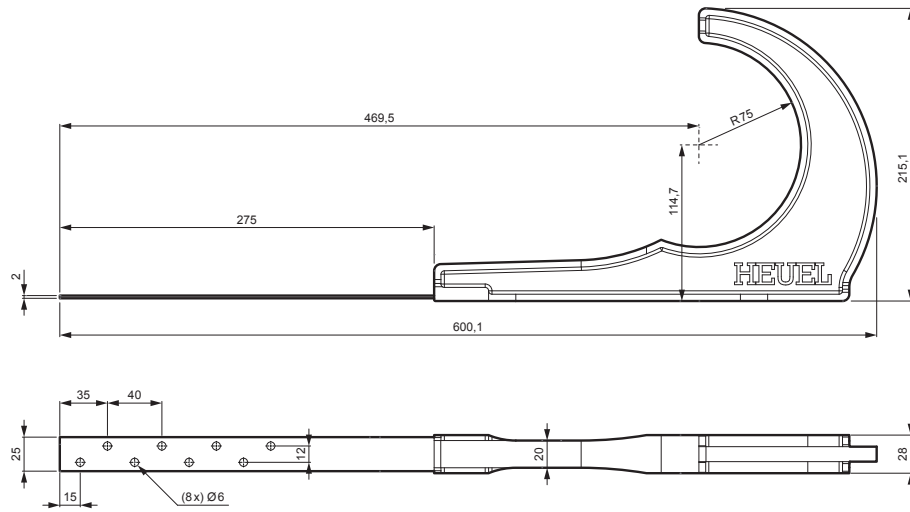

TECHNICAL SHEET

# HOLDER FOR WOODEN LOG STRAIGHT

# ZS-HEU PSZ DRBR

**PACKAGING:**

- bolt Ø5x40 stainless steel – 5 pcs

**DETAIL:**

1. holder for wooden log straight
2. wooden log

**TM** Color : Galvanized steel pre-painted – Testa di Moro – RAL 8028  
Material: Aluminium – Natur

INDEX	CHANGE	DATE	SIGNATURE	<b>KJG</b> QUALITY®	Scan code for 3D model	
MATERIAL BRAND			W.C.	WEIGHT kg	SCALE	
SIZE, SEMI-FINISHED PRODUCTS						
AUXILIARY EQUIPMENT				STN STANDARD	SORTING NUMBER	
ELABORATED BY Ing. Kluska M.				NOTE	POSITION NUMBER	
TESTED BY						
TECHNOLOGIST		TECHNOLOGIST		OLD DRAWING	DRAWING NUMBER	
NAME Holder for wooden log straight				ZS-HEU PSZ DRBR		
				Number of sheets		Sheet