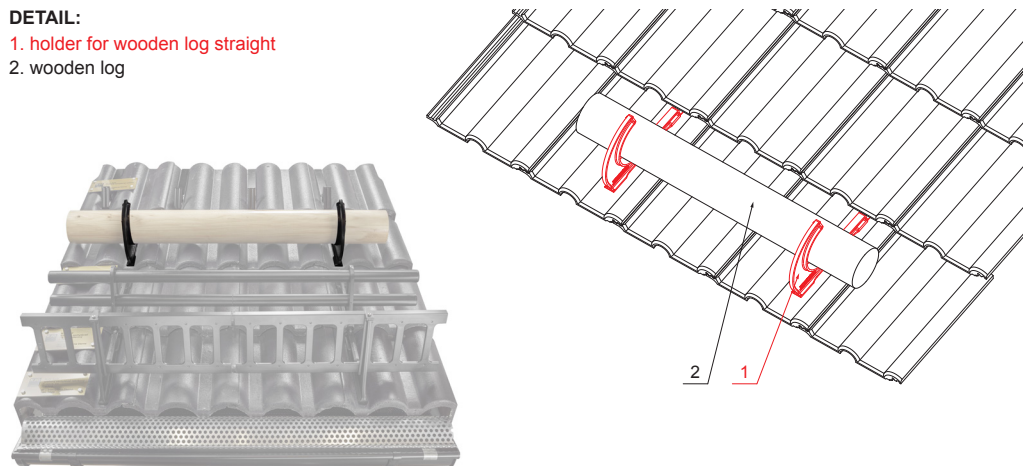

# ZS-HEU PSZ DRBR

**PACKAGING:**

- bolt Ø5x40 stainless steel – 5 pcs

**DETAIL:**

1. holder for wooden log straight
2. wooden log

**TM** Color : Galvanized steel pre-painted – Testa di Moro – RAL 8028  
Material: Aluminium – Natur

INDEX	CHANGE	DATE	SIGNATURE	<b>KJG</b> QUALITY®	Scan code for 3D model	
MATERIAL BRAND			W.C.	WEIGHT kg	SCALE	
SIZE, SEMI-FINISHED PRODUCTS						
AUXILIARY EQUIPMENT				STN STANDARD	SORTING NUMBER	
ELABORATED BY Ing. Kluska M.				NOTE	POSITION NUMBER	
TESTED BY						
TECHNOLOGIST		TECHNOLOGIST		OLD DRAWING	DRAWING NUMBER	
NAME Holder for wooden log straight				ZS-HEU PSZ DRBR		
				Number of sheets		Sheet