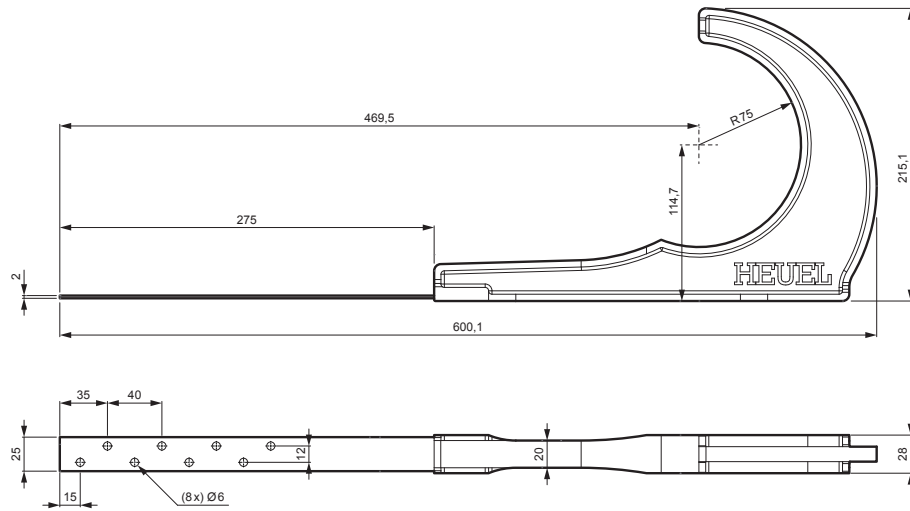

TECHNICAL SHEET

# HOLDER FOR WOODEN LOG STRAIGHT

# ZS-HEU PSZ DRBR

**PACKAGING:**

- bolt Ø5x40 stainless steel – 5 pcs

**DETAIL:**

1. holder for wooden log straight
2. wooden log

**AN** Color : Galvanized steel pre-painted – Anthracite – RAL 7016  
Material: Aluminium – Natur

INDEX	CHANGE	DATE	SIGNATURE	<b>KJG</b> QUALITY®	Scan code for 3D model	
MATERIAL BRAND			W.C.	WEIGHT kg	SCALE	
SIZE, SEMI-FINISHED PRODUCTS				STN STANDARD	SORTING NUMBER	
AUXILIARY EQUIPMENT				NOTE	POSITION NUMBER	
ELABORATED BY Ing. Kluska M.						
TESTED BY						
TECHNOLOGIST		TECHNOLOGIST		OLD DRAWING	DRAWING NUMBER	
NAME Holder for wooden log straight				Number of sheets	ZS-HEU PSZ DRBR Sheet	