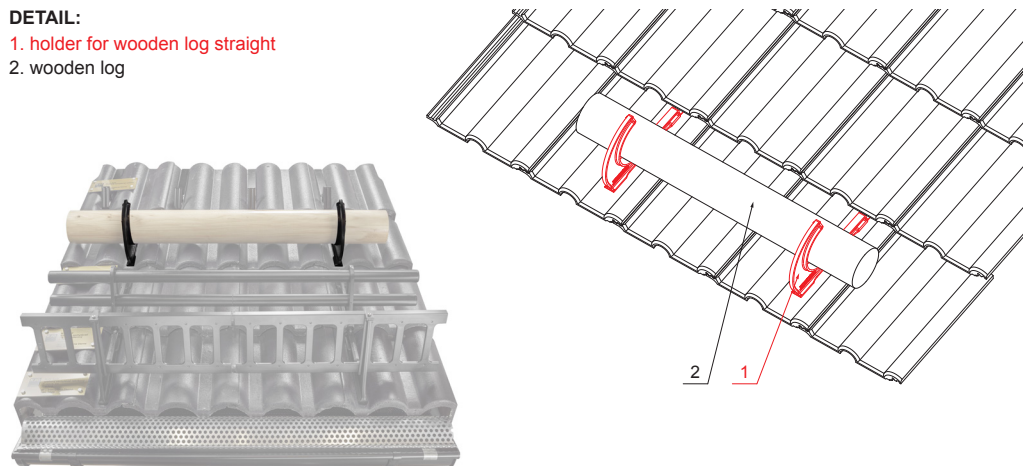

# ZS-HEU PSZ DRBR

**PACKAGING:**

- bolt Ø5x40 stainless steel – 5 pcs

**DETAIL:**

1. holder for wooden log straight
2. wooden log

**AN** Color : Galvanized steel pre-painted – Anthracite – RAL 7016  
Material: Aluminium – Natur

INDEX	CHANGE	DATE	SIGNATURE	<b>KJG</b> QUALITY®	Scan code for 3D model	
MATERIAL BRAND			W.C.	WEIGHT kg	SCALE	
SIZE, SEMI-FINISHED PRODUCTS				STN STANDARD	SORTING NUMBER	
AUXILIARY EQUIPMENT				NOTE	POSITION NUMBER	
ELABORATED BY Ing. Kluska M.						
TESTED BY						
TECHNOLOGIST		TECHNOLOGIST		OLD DRAWING	DRAWING NUMBER	
NAME Holder for wooden log straight				Number of sheets	ZS-HEU PSZ DRBR Sheet	