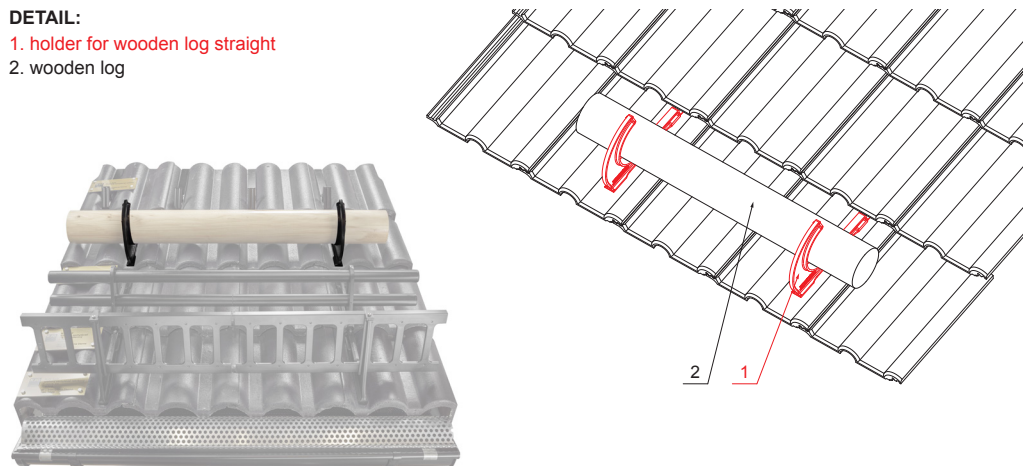

TECHNICAL SHEET

HOLDER FOR WOODEN LOG STRAIGHT

ZS-HEU PSZ DRBR

PACKAGING:

- bolt Ø5x40 stainless steel – 5 pcs

DETAIL:

1. holder for wooden log straight
2. wooden log

IC Color : Galvanized steel prepainted – Intense black – RAL 9005
Material: Aluminium – Natur

INDEX	CHANGE	DATE	SIGNATURE			
MATERIAL BRAND			W.C.	WEIGHT kg	SCALE	
SIZE, SEMI-FINISHED PRODUCTS				STN STANDARD	SORTING NUMBER	
AUXILIARY EQUIPMENT				NOTE	POSITION NUMBER	
ELABORATED BY Ing. Kluska M.						
TESTED BY						
TECHNOLOGIST		TECHNOLOGIST		OLD DRAWING	DRAWING NUMBER	
NAME				ZS-HEU PSZ DRBR		
Holder for wooden log straight				Number of sheets	Sheet 	