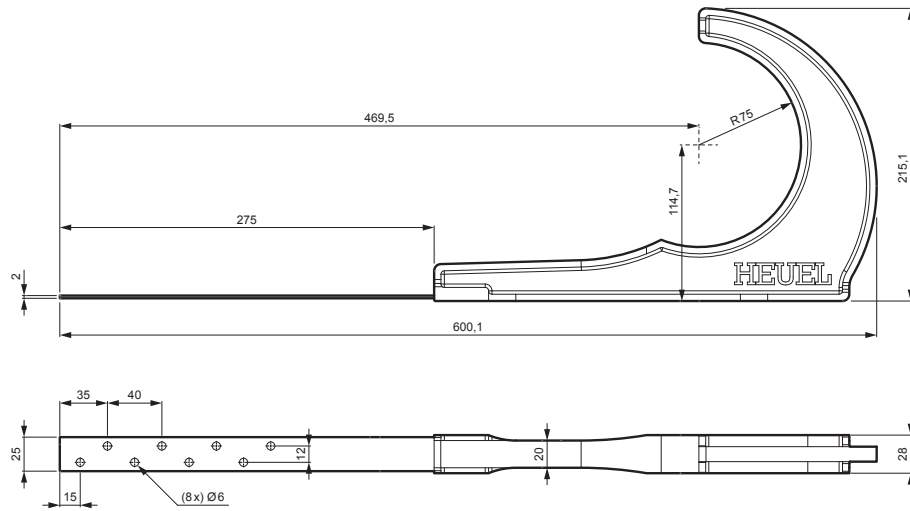

TECHNICAL SHEET

HOLDER FOR WOODEN LOG STRAIGHT

ZS-HEU PSZ DRBR

PACKAGING:

- bolt Ø5x40 stainless steel – 5 pcs

DETAIL:

1. holder for wooden log straight
2. wooden log

IC Color : Galvanized steel prepainted – Intense black – RAL 9005
Material: Aluminium – Natur

INDEX	CHANGE	DATE	SIGNATURE			
MATERIAL BRAND			W.C.	WEIGHT kg	SCALE	
SIZE, SEMI-FINISHED PRODUCTS				STN STANDARD	SORTING NUMBER	
AUXILIARY EQUIPMENT				NOTE	POSITION NUMBER	
ELABORATED BY Ing. Kluska M.						
TESTED BY						
TECHNOLOGIST		TECHNOLOGIST		OLD DRAWING	DRAWING NUMBER	
NAME				ZS-HEU PSZ DRBR		
Holder for wooden log straight				Number of sheets	Sheet 	