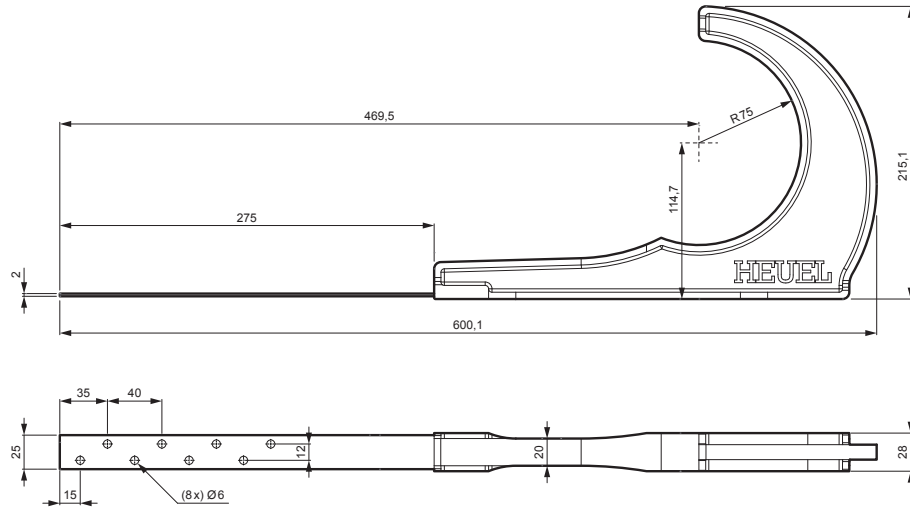

TECHNICAL SHEET

HOLDER FOR WOODEN LOG STRAIGHT

ZS-HEU PSZ DRBR

PACKAGING:

- bolt Ø5x40 stainless steel – 5 pcs

DETAIL:

1. holder for wooden log straight
2. wooden log

MH Color : Galvanized steel prepainted – Copper brown – RAL 8004
Material: Aluminium – Natur

INDEX	CHANGE	DATE	SIGNATURE		
MATERIAL BRAND			W.C.	WEIGHT kg	SCALE
SIZE, SEMI-FINISHED PRODUCTS					
AUXILIARY EQUIPMENT				STN STANDARD	SORTING NUMBER
ELABORATED BY Ing. Kluska M.				NOTE	POSITION NUMBER
TESTED BY					
TECHNOLOGIST		TECHNOLOGIST		OLD DRAWING	DRAWING NUMBER
NAME				ZS-HEU PSZ DRBR	
Holder for wooden log straight				Number of sheets	Sheet 