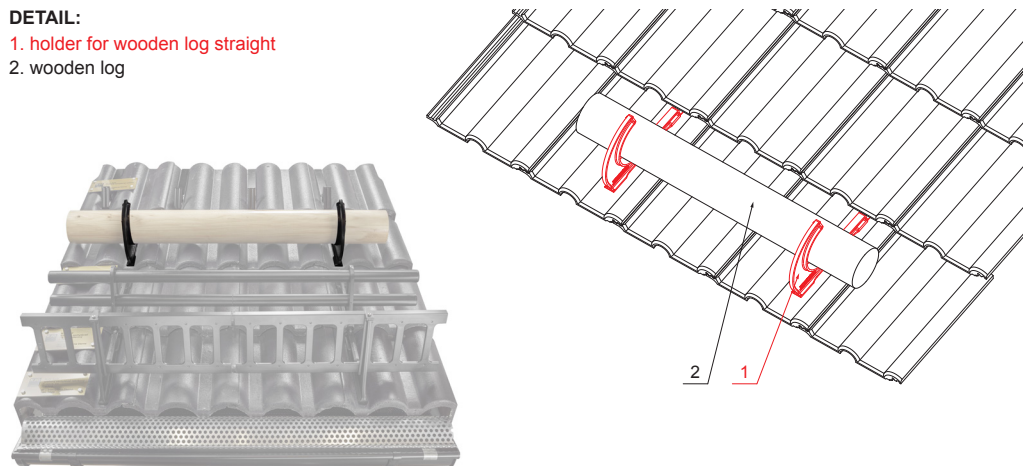

TECHNICAL SHEET

HOLDER FOR WOODEN LOG STRAIGHT

ZS-HEU PSZ DRBR

PACKAGING:

- bolt Ø5x40 stainless steel – 5 pcs

DETAIL:

1. holder for wooden log straight
2. wooden log

MH Color : Galvanized steel prepainted – Copper brown – RAL 8004
Material: Aluminium – Natur

INDEX	CHANGE	DATE	SIGNATURE		
MATERIAL BRAND			W.C.	WEIGHT kg	SCALE
SIZE, SEMI-FINISHED PRODUCTS					
AUXILIARY EQUIPMENT				STN STANDARD	SORTING NUMBER
ELABORATED BY Ing. Kluska M.				NOTE	POSITION NUMBER
TESTED BY					
TECHNOLOGIST		TECHNOLOGIST		OLD DRAWING	DRAWING NUMBER
NAME				ZS-HEU PSZ DRBR	
Holder for wooden log straight				Number of sheets	Sheet 