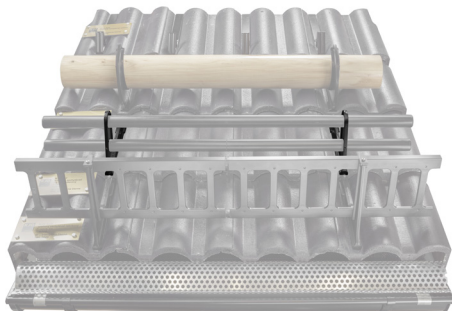

# SNOW STOPPER PIPE HOLDER

# ZS-HEU PSZ RUD2

**DETAIL:**

1. snow stopper pipe holder
2. pipe for snow stopper
3. PVC pipe coupling black
4. pipe end cap for snow stopper

**IC** Color : Galvanized steel pre-painted – Intense black – RAL 9005  
Material: Aluminium – Natur