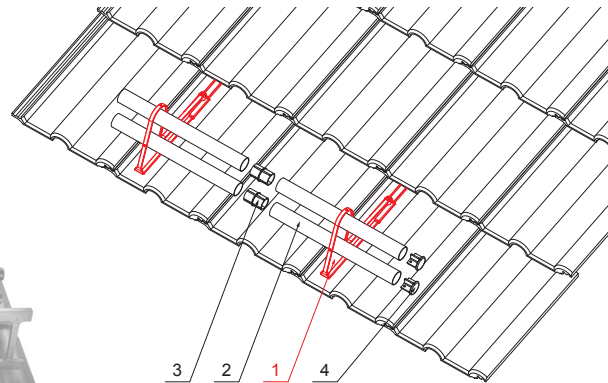

DETAIL:

1. snow stopper pipe holder
2. pipe for snow stopper
3. PVC pipe coupling black
4. pipe end cap for snow stopper