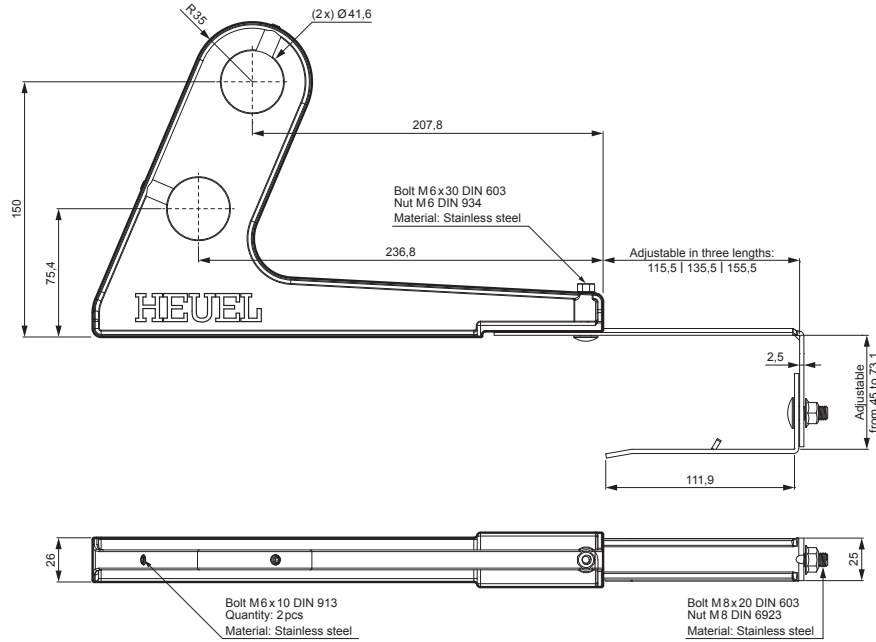

TECHNICAL SHEET

SNOW STOPPER PIPE HOLDER

ZS-HEU PSZ RUD2