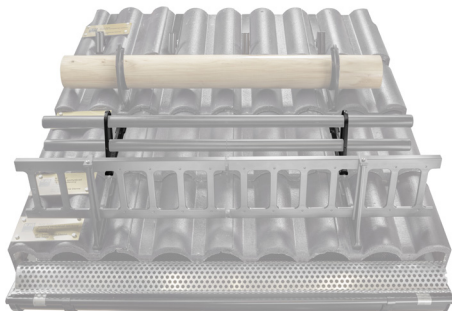

TECHNICAL SHEET

SNOW STOPPER PIPE HOLDER

ZS-HEU PSZ RUD2

DETAIL:

1. snow stopper pipe holder
2. pipe for snow stopper
3. PVC pipe coupling black
4. pipe end cap for snow stopper

MH Color : Galvanized steel pre-painted – Copper brown – RAL 8004
Material: Aluminium – Natur

INDEX	CHANGE	DATE	SIGNATURE	KJG QUALITY®	Scan code for 3D model	
MATERIAL BRAND			W.C.	WEIGHT kg	SCALE	
SIZE, SEMI-FINISHED PRODUCTS				STN STANDARD	SORTING NUMBER	
AUXILIARY EQUIPMENT				NOTE	POSITION NUMBER	
ELABORATED BY Ing. Kluska M.						
TESTED BY						
TECHNOLOGIST		TECHNOLOGIST		OLD DRAWING	DRAWING NUMBER	
NAME Snow stopper pipe holder				Number of sheets	ZS-HEU PSZ RUD2 Sheet	