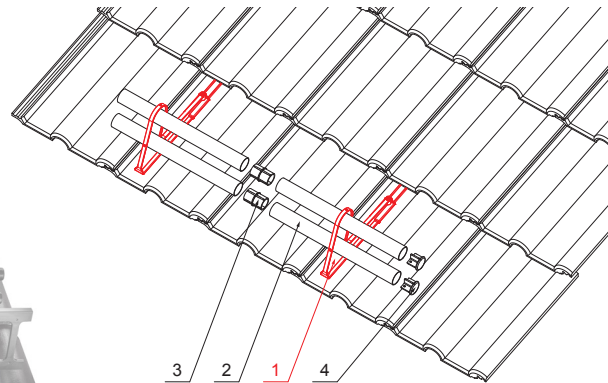

TECHNICAL SHEET

SNOW STOPPER PIPE HOLDER

ZS-HEU PSZ RUD2

DETAIL:

1. snow stopper pipe holder
2. pipe for snow stopper
3. PVC pipe coupling black
4. pipe end cap for snow stopper

MH Color : Galvanized steel pre-painted – Copper brown – RAL 8004
Material: Aluminium – Natur

INDEX	CHANGE	DATE	SIGNATURE	KJG QUALITY®	Scan code for 3D model	
MATERIAL BRAND			W.C.	WEIGHT kg	SCALE	
SIZE, SEMI-FINISHED PRODUCTS				STN STANDARD	SORTING NUMBER	
AUXILIARY EQUIPMENT				NOTE	POSITION NUMBER	
ELABORATED BY Ing. Kluska M.						
TESTED BY						
TECHNOLOGIST		TECHNOLOGIST		OLD DRAWING	DRAWING NUMBER	
NAME Snow stopper pipe holder				Number of sheets	ZS-HEU PSZ RUD2 Sheet	