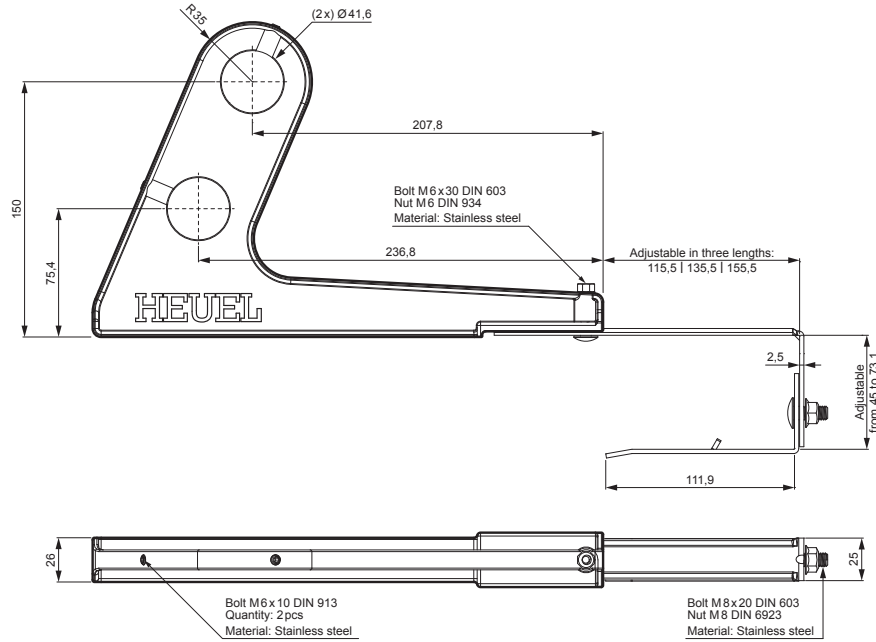

TECHNICAL SHEET

SNOW STOPPER PIPE HOLDER

ZS-HEU PSZ RUD2

DETAIL:

1. snow stopper pipe holder
2. pipe for snow stopper
3. PVC pipe coupling black
4. pipe end cap for snow stopper

MH Color : Galvanized steel pre-painted – Copper brown – RAL 8004
Material: Aluminium – Natur

INDEX	CHANGE	DATE	SIGNATURE	KJG QUALITY®	Scan code for 3D model	
MATERIAL BRAND			W.C.	WEIGHT kg	SCALE	
SIZE, SEMI-FINISHED PRODUCTS				STN STANDARD	SORTING NUMBER	
AUXILIARY EQUIPMENT				NOTE	POSITION NUMBER	
ELABORATED BY Ing. Kluska M.						
TESTED BY						
TECHNOLOGIST		TECHNOLOGIST		OLD DRAWING	DRAWING NUMBER	
NAME Snow stopper pipe holder				Number of sheets	ZS-HEU PSZ RUD2 Sheet	