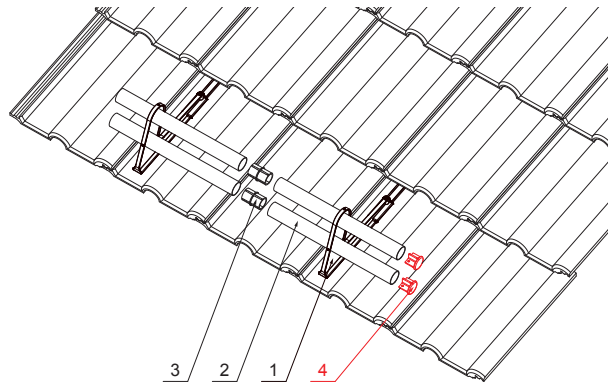

TECHNICAL SHEET

PIPE END CAP FOR SNOW STOPPER

ZS-HEU PSZ RK 40

- DETAIL:**
1. snow stopper pipe holder
 2. pipe for snow stopper
 3. PVC pipe coupling black
 4. pipe end cap for snow stopper

IC Color : Galvanized steel pre-painted – Intense black – RAL 9005
Material: Aluminium – Natur

INDEX	CHANGE	DATE	SIGNATURE			
MATERIAL BRAND			W.C.	WEIGHT kg	SCALE	
SIZE, SEMI-FINISHED PRODUCTS			STN STANDARD		SORTING NUMBER	
AUXILIARY EQUIPMENT			NOTE		POSITION NUMBER	
ELABORATED BY Ing. Kluska M.			OLD DRAWING		DRAWING NUMBER	
TESTED BY			TECHNOLOGIST		DRAWING NUMBER	
TECHNOLOGIST			TECHNOLOGIST		DRAWING NUMBER	
NAME			Pipe end cap for snow stopper		ZS-HEU PSZ RK 40	
			Number of sheets		Sheet 	