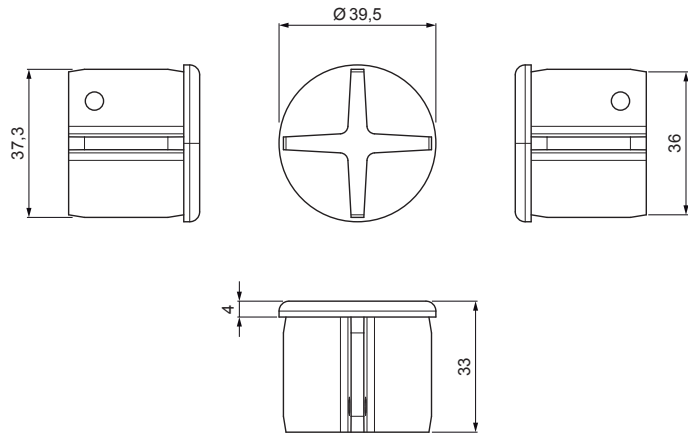

TECHNICAL SHEET

PIPE END CAP FOR SNOW STOPPER

ZS-HEU PSZ RK 40

- DETAIL:**
1. snow stopper pipe holder
 2. pipe for snow stopper
 3. PVC pipe coupling black
 4. pipe end cap for snow stopper

IC Color : Galvanized steel pre-painted – Intense black – RAL 9005
Material: Aluminium – Natur

INDEX	CHANGE	DATE	SIGNATURE			
MATERIAL BRAND			W.C.	WEIGHT kg	SCALE	
SIZE, SEMI-FINISHED PRODUCTS			STN STANDARD		SORTING NUMBER	
AUXILIARY EQUIPMENT			NOTE		POSITION NUMBER	
ELABORATED BY Ing. Kluska M.			OLD DRAWING		DRAWING NUMBER	
TESTED BY			TECHNOLOGIST		DRAWING NUMBER	
TECHNOLOGIST			TECHNOLOGIST		DRAWING NUMBER	
NAME			Pipe end cap for snow stopper		ZS-HEU PSZ RK 40	
			Number of sheets		Sheet 	