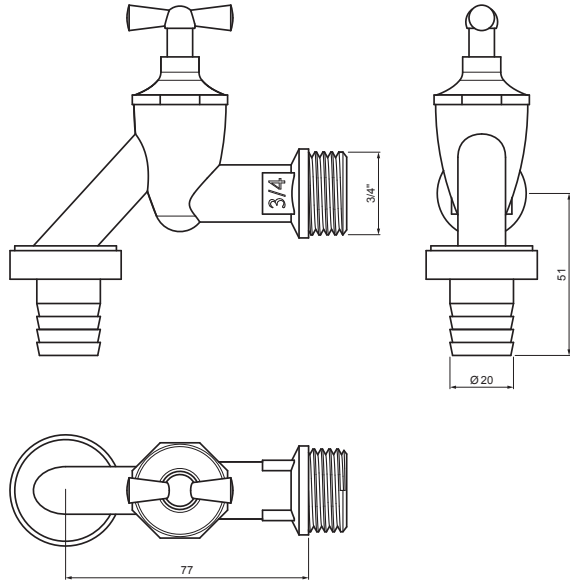

TECHNICAL SHEET

CHROME DRAIN TAP 3/4" RAINWATER TANK

APPLICATION:

SD-NADRZ KOHUTIK 3/4"

Chrome

INDEX	CHANGE	DATE	SIGNATURE		
MATERIAL BRAND			W.C.	WEIGHT kg	SCALE
SIZE, SEMI-FINISHED PRODUCTS				STN STANDARD	SORTING NUMBER
AUXILIARY EQUIPMENT				NOTE	POSITION NUMBER
ELABORATED BY Ing. Kluska M.					
TESTED BY					
TECHNOLOGIST		TECHNOLOGIST		OLD DRAWING	DRAWING NUMBER
NAME Chrome drain tap 3/4" rainwater tank			Number of sheets SD-NADRZ KOHUTIK 3/4" Sheet 		