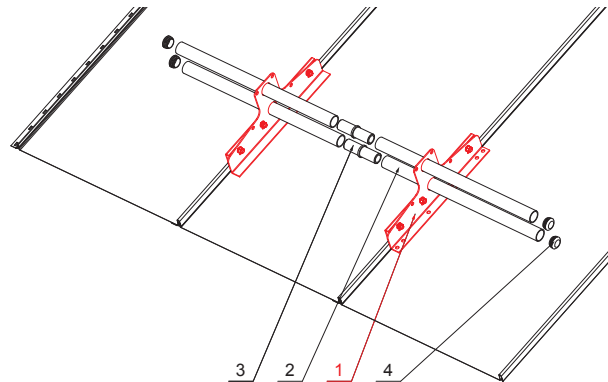

TECHNICAL SHEET

SNOW STOPPER TWO-PIPE

ZS-CLICK ND 2

DETAIL:

1. snow stopper two-pipe
2. pipe for snow stopper
3. PVC pipe coupling for snow stopper
4. PVC pipe end cap for snow stopper

ICM Galvanized steel prepainted MATT – Intense black MATT – RAL 9005

INDEX CHANGE		DATE	SIGNATURE	KJG QUALITY®	Scan code for 3D model	
MATERIAL BRAND			W.C.	WEIGHT kg	SCALE	
SIZE, SEMI-FINISHED PRODUCTS				STN STANDARD	SORTING NUMBER	
AUXILIARY EQUIPMENT				NOTE	POSITION NUMBER	
ELABORATED BY Ing. Kluska M.						
TESTED BY						
TECHNOLOGIST		TECHNOLOGIST		OLD DRAWING	DRAWING NUMBER	
NAME Snow stopper two-pipe				Number of sheets	ZS-CLICK ND 2 Sheet	