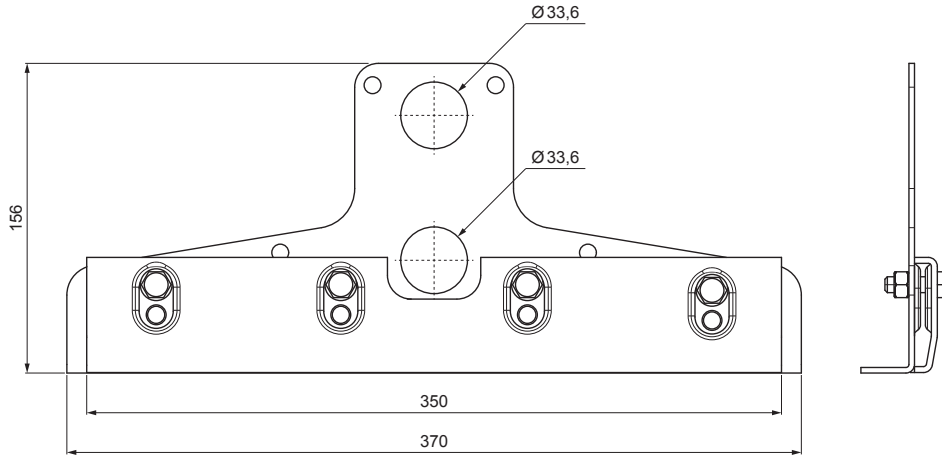

TECHNICAL SHEET

SNOW STOPPER TWO-PIPE

ZS-CLICK ND 2

DETAIL:

1. snow stopper two-pipe
2. pipe for snow stopper
3. PVC pipe coupling for snow stopper
4. PVC pipe end cap for snow stopper

ICM Galvanized steel prepainted MATT – Intense black MATT – RAL 9005

INDEX CHANGE		DATE	SIGNATURE	KJG QUALITY®	Scan code for 3D model	
MATERIAL BRAND			W.C.	WEIGHT kg	SCALE	
SIZE, SEMI-FINISHED PRODUCTS				STN STANDARD	SORTING NUMBER	
AUXILIARY EQUIPMENT				NOTE	POSITION NUMBER	
ELABORATED BY Ing. Kluska M.						
TESTED BY						
TECHNOLOGIST		TECHNOLOGIST		OLD DRAWING	DRAWING NUMBER	
NAME Snow stopper two-pipe				Number of sheets	ZS-CLICK ND 2 Sheet	