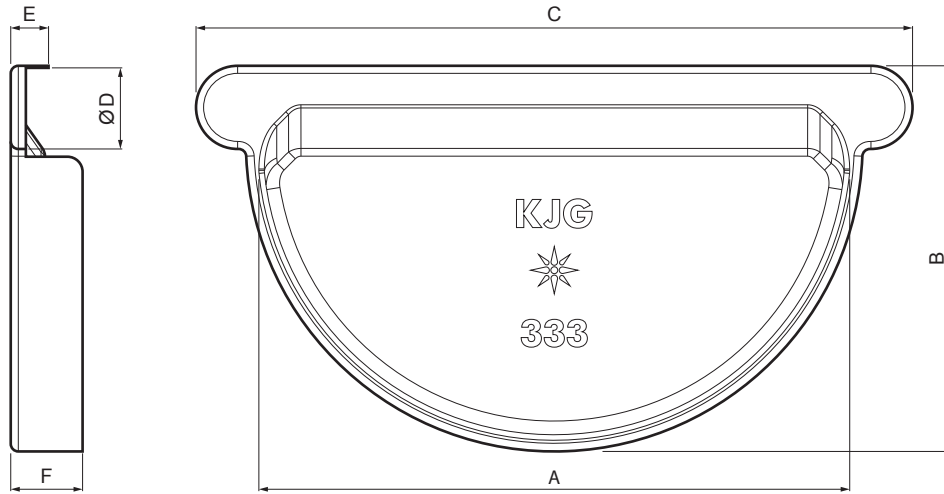

TECHNICAL SHEET

END CAP WITH RUBBER SEAL

P-PCLG

TH Galvanized steel prepainted – Dark brown ČOKO – RAL 8017

Dimensions [mm]						
Nominal size	A	B	C	Ø D	E	F
250	105	73	145	18	12	18
280	127	85	170	18	11	18
333	153	102	190	20	10	18,5

INDEX	CHANGE	DATE	SIGNATURE		
MATERIAL BRAND			W.C.	WEIGHT kg	SCALE
SIZE, SEMI-FINISHED PRODUCTS				STN STANDARD	SORTING NUMBER
AUXILIARY EQUIPMENT				NOTE	POSITION NUMBER
ELABORATED BY Ing. Kluska M.					
TESTED BY					
TECHNOLOGIST		TECHNOLOGIST		OLD DRAWING	DRAWING NUMBER
NAME			End cap with rubber seal		
			Number of sheets	P-PCLG	Sheet 