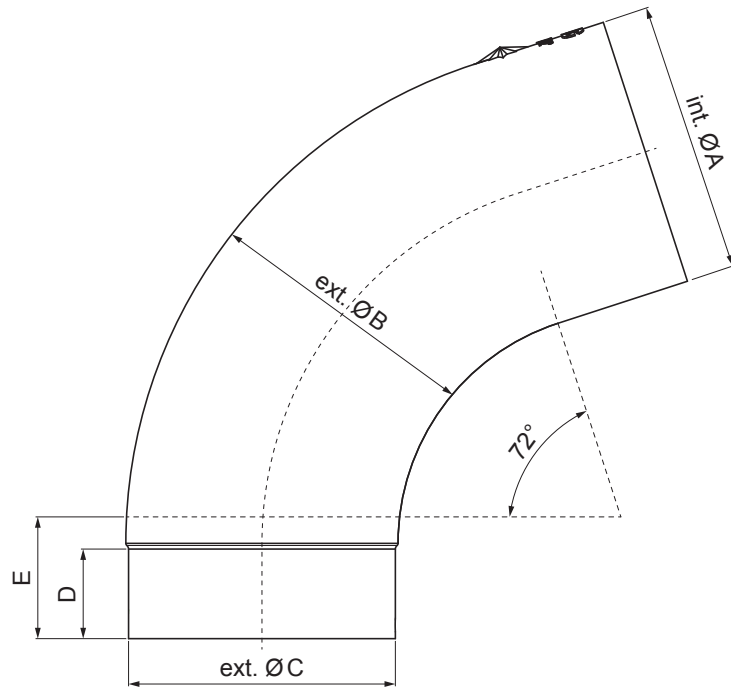

# TECHNICAL SHEET ELBOW 72°

P-PK

**TH** Galvanized steel prepainted – Dark brown ČOKO – RAL 8017

INDEX	CHANGE	DATE	SIGNATURE	<b>KJG</b> QUALITY®	Scan code for 3D model
MATERIAL BRAND			W.C.	WEIGHT kg	SCALE
SIZE, SEMI-FINISHED PRODUCTS				STN STANDARD	SORTING NUMBER
AUXILIARY EQUIPMENT				NOTE	POSITION NUMBER
ELABORATED BY Ing. Kluska M.				OLD DRAWING	DRAWING NUMBER
TESTED BY					
TECHNOLOGIST			TECHNOLOGIST	Number of sheets	P-PK Sheet
NAME			Elbow 72°		

Created: 05.06.2026 13:03:00

Technical changes reserved

Dimensions [mm]					
Nominal size	Ø A	Ø B	Ø C	D	E
80	80,4	79,0	76,9	28	40
100	100,4	99,0	96,8	35	50
120	120,3	119,0	116,7	42	60