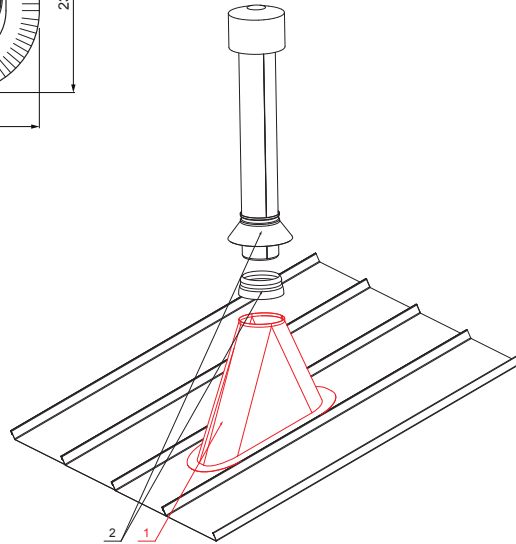

TECHNICAL SHEET

VENTILATION CHIMNEY BASE

FALZ-PZN VKP

IC Color : Galvanized steel pre-painted – Intense black – RAL 9005
Material: Aluminium – Natur

- DETAIL:**
1. ventilation chimney base
 2. ventilation chimney + EPDM

Dimensions [mm]	
Nominal dimension	Ø D
110 – 125	110
110 – 125	125 *

* It is created by trimming adjustment – enlarging the hole

INDEX	CHANGE	DATE	SIGNATURE			
MATERIAL BRAND			W.C.	WEIGHT kg	SCALE	
SIZE, SEMI-FINISHED PRODUCTS				STN STANDARD	SORTING NUMBER	
AUXILIARY EQUIPMENT				NOTE	POSITION NUMBER	
ELABORATED BY Ing. Kluska M.						
TESTED BY				OLD DRAWING	DRAWING NUMBER	
TECHNOLOGIST		TECHNOLOGIST				
NAME				FALZ-PZN VKP		
Ventilation chimney base				Number of sheets		Sheet 