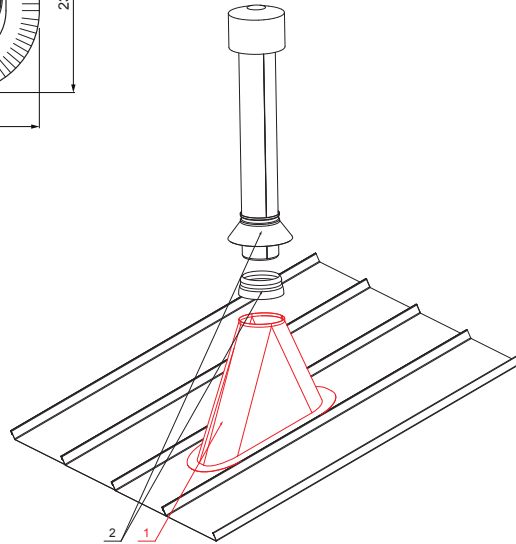

TECHNICAL SHEET

VENTILATION CHIMNEY BASE

FALZ-PZN VKP

SB Color : Galvanized steel prepatented – Grey white – RAL 9002
Material: Aluminium – Natur

- DETAIL:**
1. ventilation chimney base
 2. ventilation chimney + EPDM

Dimensions [mm]	
Nominal dimension	Ø D
110 – 125	110
110 – 125	125 *

* It is created by trimming adjustment – enlarging the hole

INDEX	CHANGE	DATE	SIGNATURE			
MATERIAL BRAND			W.C.	WEIGHT kg	SCALE	
SIZE, SEMI-FINISHED PRODUCTS				STN STANDARD	SORTING NUMBER	
AUXILIARY EQUIPMENT				NOTE	POSITION NUMBER	
ELABORATED BY Ing. Kluska M.						
TESTED BY				OLD DRAWING	DRAWING NUMBER	
TECHNOLOGIST		TECHNOLOGIST				
NAME				FALZ-PZN VKP		
Ventilation chimney base				Number of sheets		Sheet 