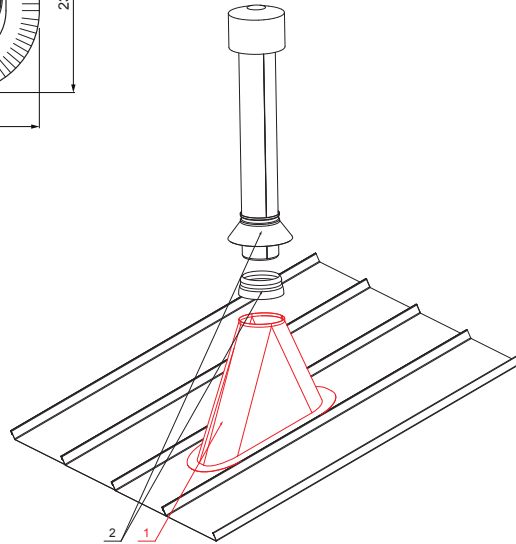

TECHNICAL SHEET

VENTILATION CHIMNEY BASE

FALZ-PZN VKP

SB Color : Galvanized steel prepatented – Grey white – RAL 9002
Material: Aluminium – Natur

- DETAIL:**
1. ventilation chimney base
 2. ventilation chimney + EPDM

Dimensions [mm]	
Nominal dimension	Ø D
110 – 125	110
110 – 125	125 *

* It is created by trimming adjustment – enlarging the hole

INDEX	CHANGE	DATE	SIGNATURE			
MATERIAL BRAND			W.C.	WEIGHT kg	SCALE	
SIZE, SEMI-FINISHED PRODUCTS				STN STANDARD	SORTING NUMBER	
AUXILIARY EQUIPMENT				NOTE	POSITION NUMBER	
ELABORATED BY Ing. Kluska M.						
TESTED BY				OLD DRAWING	DRAWING NUMBER	
TECHNOLOGIST			TECHNOLOGIST			
NAME			Ventilation chimney base		Number of sheets	FALZ-PZN VKP Sheet 