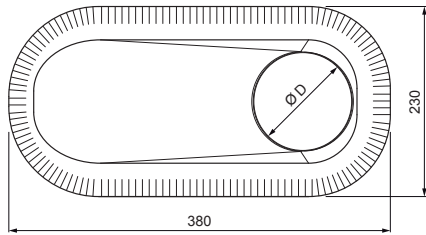

TECHNICAL SHEET

VENTILATION CHIMNEY BASE

FALZ-PZN VKP

SB Color : Galvanized steel prepatented – Grey white – RAL 9002
Material: Aluminium – Natur

1. **DETAIL:**
1. ventilation chimney base
  2. ventilation chimney + EPDM

Dimensions [mm]	
Nominal dimension	Ø D
110 – 125	110
110 – 125	125 *

* It is created by trimming adjustment – enlarging the hole

INDEX	CHANGE	DATE	SIGNATURE			
MATERIAL BRAND			W.C.	WEIGHT kg	SCALE	
SIZE, SEMI-FINISHED PRODUCTS				STN STANDARD	SORTING NUMBER	
AUXILIARY EQUIPMENT				NOTE	POSITION NUMBER	
ELABORATED BY Ing. Kluska M.						
TESTED BY				OLD DRAWING	DRAWING NUMBER	
TECHNOLOGIST			TECHNOLOGIST			
NAME			Ventilation chimney base		Number of sheets	FALZ-PZN VKP Sheet

Created: 07.06.2026 00:14:32

Technical changes reserved