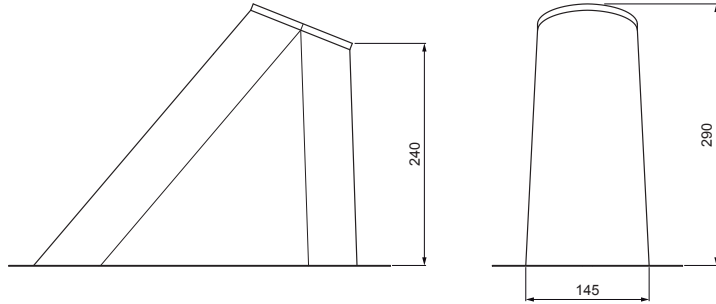

TECHNICAL SHEET

VENTILATION CHIMNEY BASE

FALZ-PZN VKP

SB Color : Galvanized steel prepatented – Grey white – RAL 9002
Material: Aluminium – Natur

1. **DETAIL:**
1. ventilation chimney base
  2. ventilation chimney + EPDM

Dimensions [mm]	
Nominal dimension	Ø D
110 – 125	110
110 – 125	125 *

* It is created by trimming adjustment – enlarging the hole

INDEX	CHANGE	DATE	SIGNATURE			
MATERIAL BRAND			W.C.	WEIGHT kg	SCALE	
SIZE, SEMI-FINISHED PRODUCTS				STN STANDARD	SORTING NUMBER	
AUXILIARY EQUIPMENT				NOTE	POSITION NUMBER	
ELABORATED BY Ing. Kluska M.						
TESTED BY				OLD DRAWING	DRAWING NUMBER	
TECHNOLOGIST			TECHNOLOGIST			
NAME			Ventilation chimney base		Number of sheets	FALZ-PZN VKP Sheet

Created: 07.06.2026 00:14:32

Technical changes reserved