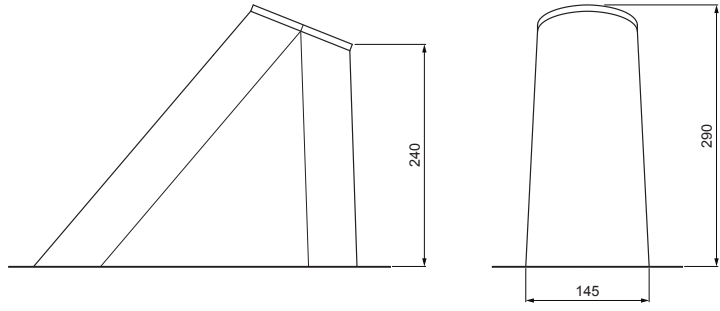

TECHNICAL SHEET

VENTILATION CHIMNEY BASE

FALZ-PZN VKP

PS Color : Galvanized steel pre-painted – Dusty grey – RAL 7037
Material: Aluminium – Natur

1. **DETAIL:**
1. ventilation chimney base
  2. ventilation chimney + EPDM

Dimensions [mm]	
Nominal dimension	Ø D
110 – 125	110
110 – 125	125 *

* It is created by trimming adjustment – enlarging the hole

INDEX	CHANGE	DATE	SIGNATURE		
MATERIAL BRAND			W.C.	WEIGHT kg	SCALE
SIZE, SEMI-FINISHED PRODUCTS			STN STANDARD		SORTING NUMBER
AUXILIARY EQUIPMENT			NOTE		POSITION NUMBER
ELABORATED BY Ing. Kluska M.					
TESTED BY		TECHNOLOGIST		OLD DRAWING	DRAWING NUMBER
NAME			Ventilation chimney base		Number of sheets
					FALZ-PZN VKP
					Sheet

Created: 07.06.2026 01:19:01

Technical changes reserved