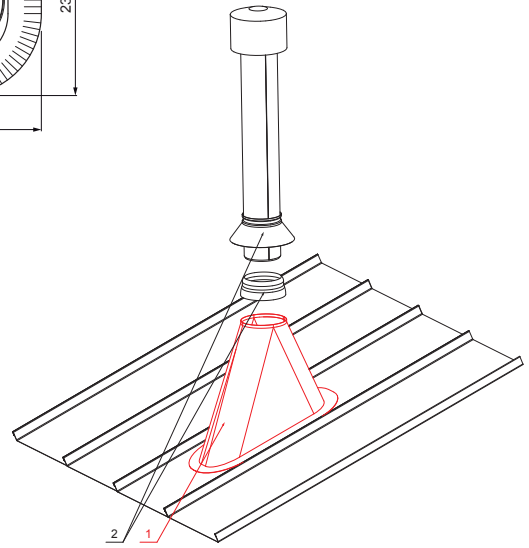

TECHNICAL SHEET

VENTILATION CHIMNEY BASE

FALZ-PZN VKP

PS Color : Galvanized steel pre-painted – Dusty grey – RAL 7037
Material: Aluminium – Natur

- DETAIL:**
1. ventilation chimney base
 2. ventilation chimney + EPDM

Dimensions [mm]	
Nominal dimension	Ø D
110 – 125	110
110 – 125	125 *

* It is created by trimming adjustment – enlarging the hole

INDEX	CHANGE	DATE	SIGNATURE	 	
MATERIAL BRAND			W.C.	WEIGHT kg	SCALE
SIZE, SEMI-FINISHED PRODUCTS			STN STANDARD		SORTING NUMBER
AUXILIARY EQUIPMENT			NOTE		POSITION NUMBER
ELABORATED BY Ing. Kluska M.					
TESTED BY		TECHNOLOGIST		OLD DRAWING	DRAWING NUMBER
NAME			Ventilation chimney base		Number of sheets
					FALZ-PZN VKP
					Sheet 