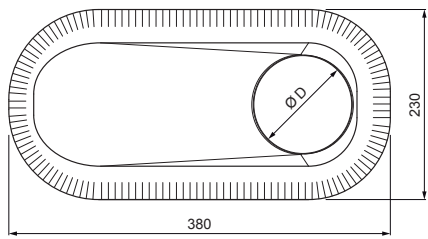

TECHNICAL SHEET

VENTILATION CHIMNEY BASE

FALZ-PZN VKP

PS Color : Galvanized steel pre-painted – Dusty grey – RAL 7037
Material: Aluminium – Natur

1. **DETAIL:**
1. ventilation chimney base
  2. ventilation chimney + EPDM

Dimensions [mm]	
Nominal dimension	Ø D
110 – 125	110
110 – 125	125 *

* It is created by trimming adjustment – enlarging the hole

INDEX	CHANGE	DATE	SIGNATURE		
MATERIAL BRAND			W.C.	WEIGHT kg	SCALE
SIZE, SEMI-FINISHED PRODUCTS			STN STANDARD		SORTING NUMBER
AUXILIARY EQUIPMENT			NOTE		POSITION NUMBER
ELABORATED BY Ing. Kluska M.					
TESTED BY		TECHNOLOGIST		OLD DRAWING	DRAWING NUMBER
NAME			Ventilation chimney base		Number of sheets
					FALZ-PZN VKP
					Sheet

Created: 07.06.2026 01:19:01

Technical changes reserved