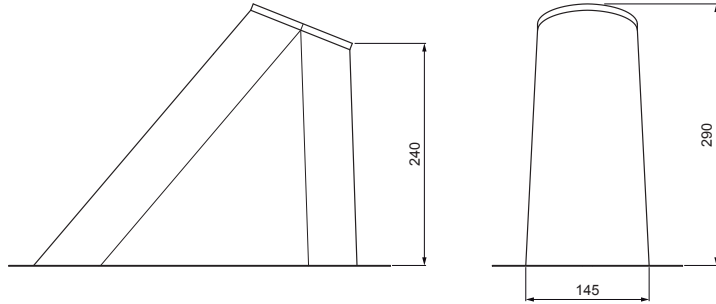

TECHNICAL SHEET

VENTILATION CHIMNEY BASE

FALZ-PZN VKP

MZ Color : Galvanized steel prepatented – Moss green – RAL 6005
Material: Aluminium – Natur

1. **DETAIL:**
1. ventilation chimney base
  2. ventilation chimney + EPDM

Dimensions [mm]	
Nominal dimension	Ø D
110 – 125	110
110 – 125	125 *

* It is created by trimming adjustment – enlarging the hole

INDEX	CHANGE	DATE	SIGNATURE	KJG QUALITY ®	Scan code for 3D model	
MATERIAL BRAND			W.C.	WEIGHT kg	SCALE	
SIZE, SEMI-FINISHED PRODUCTS				STN STANDARD	SORTING NUMBER	
AUXILIARY EQUIPMENT				NOTE	POSITION NUMBER	
ELABORATED BY Ing. Kluska M.						
TESTED BY				OLD DRAWING	DRAWING NUMBER	
TECHNOLOGIST		TECHNOLOGIST				
NAME				FALZ-PZN VKP		
Ventilation chimney base				Number of sheets		Sheet

Created: 06.06.2026 21:33:58

Technical changes reserved