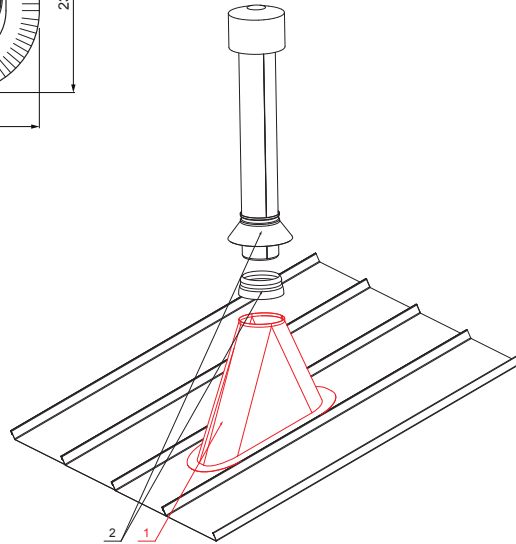

TECHNICAL SHEET

VENTILATION CHIMNEY BASE

FALZ-PZN VKP

MZ Color : Galvanized steel prepatented – Moss green – RAL 6005
Material: Aluminium – Natur

1. **DETAIL:**
1. ventilation chimney base
  2. ventilation chimney + EPDM

Dimensions [mm]	
Nominal dimension	Ø D
110 – 125	110
110 – 125	125 *

* It is created by trimming adjustment – enlarging the hole

INDEX	CHANGE	DATE	SIGNATURE	KJG QUALITY ®	Scan code for 3D model	
MATERIAL BRAND			W.C.	WEIGHT kg	SCALE	
SIZE, SEMI-FINISHED PRODUCTS				STN STANDARD	SORTING NUMBER	
AUXILIARY EQUIPMENT				NOTE	POSITION NUMBER	
ELABORATED BY Ing. Kluska M.						
TESTED BY				OLD DRAWING	DRAWING NUMBER	
TECHNOLOGIST		TECHNOLOGIST				
NAME				FALZ-PZN VKP		
Ventilation chimney base				Number of sheets		Sheet

Created: 06.06.2026 21:33:58

Technical changes reserved