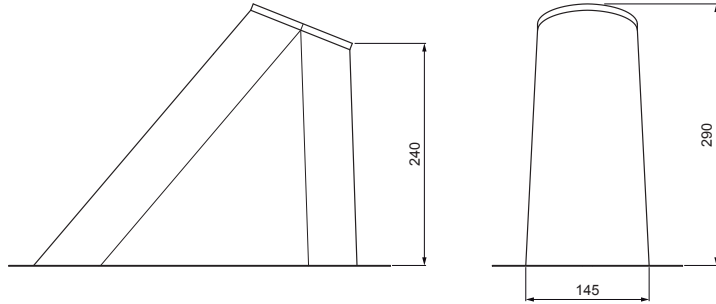

TECHNICAL SHEET

VENTILATION CHIMNEY BASE

FALZ-PZN VKP

TZ Color : Galvanized steel prepatented – Reseda green – RAL 6011
Material: Aluminium – Natur

DETAIL:

1. ventilation chimney base
2. ventilation chimney + EPDM

Dimensions [mm]	
Nominal dimension	Ø D
110 – 125	110
110 – 125	125 *

* It is created by trimming adjustment – enlarging the hole

INDEX	CHANGE	DATE	SIGNATURE			
MATERIAL BRAND			W.C.	WEIGHT kg	SCALE	
SIZE, SEMI-FINISHED PRODUCTS				STN STANDARD	SORTING NUMBER	
AUXILIARY EQUIPMENT				NOTE	POSITION NUMBER	
ELABORATED BY Ing. Kluska M.						
TESTED BY						
TECHNOLOGIST		TECHNOLOGIST		OLD DRAWING	DRAWING NUMBER	
NAME				FALZ-PZN VKP		
Ventilation chimney base				Number of sheets		Sheet

Created: 06.06.2026 23:12:49

Technical changes reserved