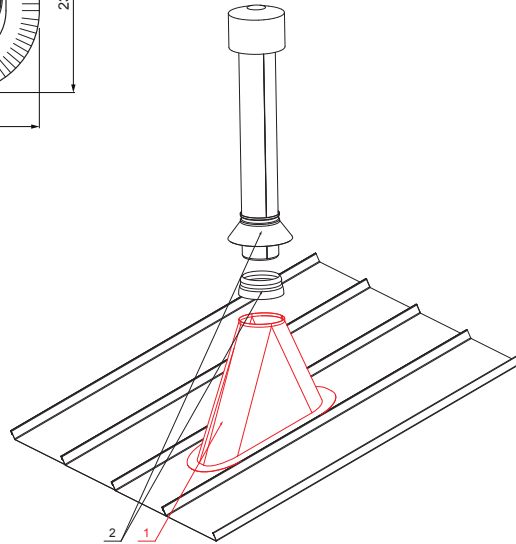

TECHNICAL SHEET

VENTILATION CHIMNEY BASE

FALZ-PZN VKP

TZ Color : Galvanized steel prepatented – Reseda green – RAL 6011
Material: Aluminium – Natur

DETAIL:

- 1. ventilation chimney base
- 2. ventilation chimney + EPDM

Dimensions [mm]	
Nominal dimension	Ø D
110 – 125	110
110 – 125	125 *

* It is created by trimming adjustment – enlarging the hole

INDEX	CHANGE	DATE	SIGNATURE			
MATERIAL BRAND			W.C.	WEIGHT kg	SCALE	
SIZE, SEMI-FINISHED PRODUCTS				STN STANDARD	SORTING NUMBER	
AUXILIARY EQUIPMENT				NOTE	POSITION NUMBER	
ELABORATED BY Ing. Kluska M.						
TESTED BY						
TECHNOLOGIST		TECHNOLOGIST		OLD DRAWING	DRAWING NUMBER	
NAME				FALZ-PZN VKP		
Ventilation chimney base				Number of sheets		Sheet 