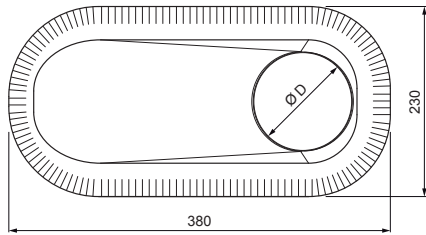

TECHNICAL SHEET

VENTILATION CHIMNEY BASE

FALZ-PZN VKP

TZ Color : Galvanized steel prepatented – Reseda green – RAL 6011
Material: Aluminium – Natur

DETAIL:

1. ventilation chimney base
2. ventilation chimney + EPDM

Dimensions [mm]	
Nominal dimension	Ø D
110 – 125	110
110 – 125	125 *

* It is created by trimming adjustment – enlarging the hole

INDEX	CHANGE	DATE	SIGNATURE			
MATERIAL BRAND			W.C.	WEIGHT kg	SCALE	
SIZE, SEMI-FINISHED PRODUCTS				STN STANDARD	SORTING NUMBER	
AUXILIARY EQUIPMENT				NOTE	POSITION NUMBER	
ELABORATED BY Ing. Kluska M.						
TESTED BY						
TECHNOLOGIST		TECHNOLOGIST		OLD DRAWING	DRAWING NUMBER	
NAME				FALZ-PZN VKP		
Ventilation chimney base				Number of sheets		Sheet

Created: 06.06.2026 23:12:49

Technical changes reserved