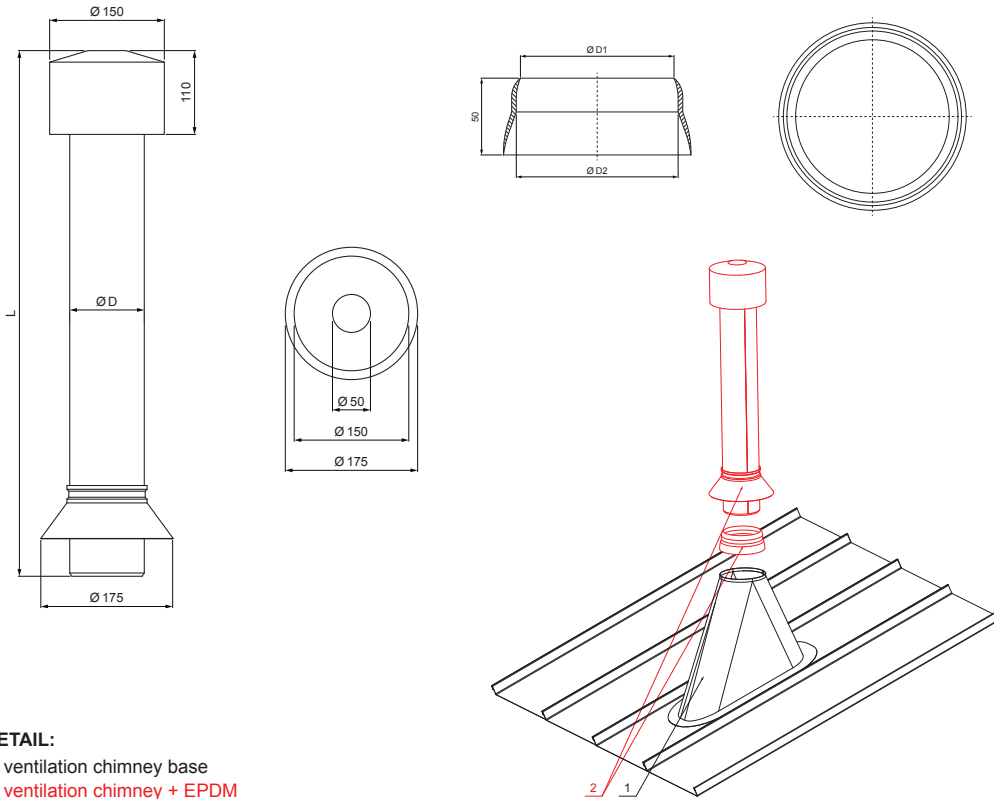

TECHNICAL SHEET

VENTILATION CHIMNEY + EPDM

FALZ-PZN VKE

1. **DETAIL:**
   1. ventilation chimney base
   2. ventilation chimney + EPDM

AN Color : Galvanized steel preprepared – Anthracite – RAL 7016
Material: Aluminium – Natur

Dimensions – Ventilation chimney [mm]	
Nominal dimension	Ø D
110	110
125	125

Dimensions – EPDM [mm]		
Nominal dimension	Ø D 1	Ø D 2
110	110	100
125	125	115

INDEX CHANGE	DATE	SIGNATURE	W.C.	WEIGHT kg	SCALE			
MATERIAL BRAND				STN STANDARD		SORTING NUMBER		
SIZE, SEMI-FINISHED PRODUCTS				NOTE		POSITION NUMBER		
AUXILIARY EQUIPMENT				OLD DRAWING		DRAWING NUMBER		
ELABORATED BY Ing. Kluska M.				NAME		FALZ-PZN VKE		
TESTED BY				Ventilation chimney + EPDM		Number of sheets		
TECHNOLOGIST				TECHNOLOGIST		Sheet		

Created: 04.06.2026 00:20:35

Technical changes reserved