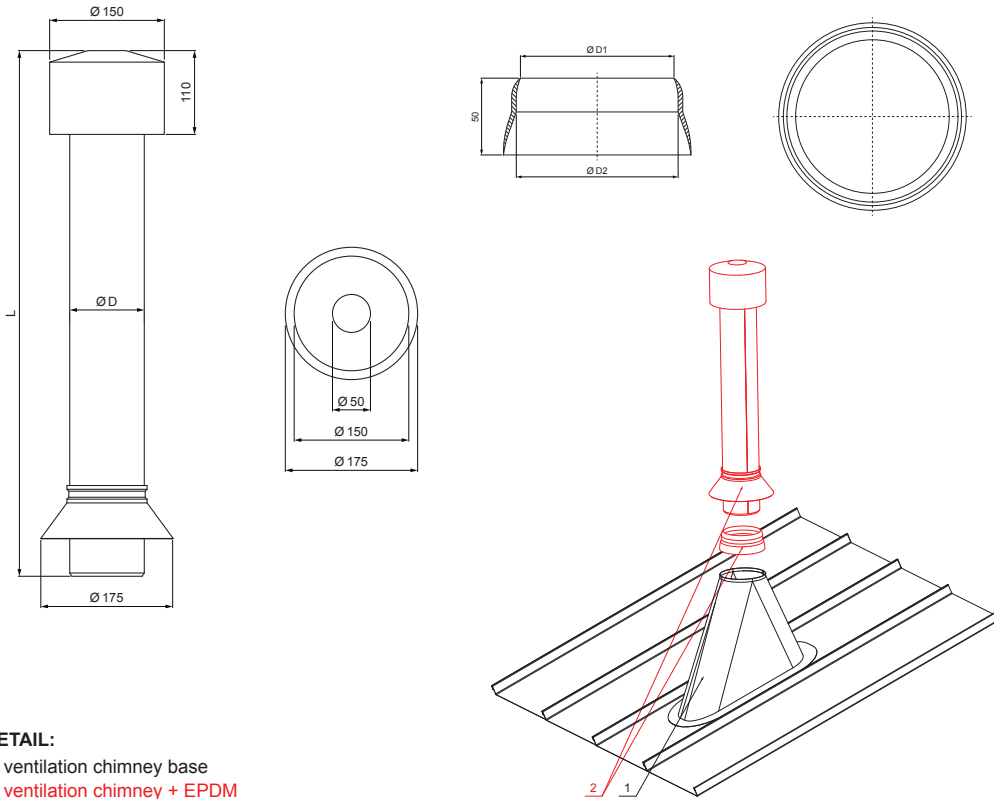

TECHNICAL SHEET

VENTILATION CHIMNEY + EPDM

FALZ-PZN VKE

- DETAIL:**
 1. ventilation chimney base
 2. ventilation chimney + EPDM

IC Color : Galvanized steel pre-painted – Intense black – RAL 9005
 Material: Aluminium – Natur

Dimensions – Ventilation chimney [mm]	
Nominal dimension	Ø D
110	110
125	125

Dimensions – EPDM [mm]		
Nominal dimension	Ø D 1	Ø D 2
110	110	100
125	125	115

INDEX	CHANGE	DATE	SIGNATURE	KJG QUALITY®	Scan code for 3D model	
MATERIAL BRAND			W.C.	WEIGHT kg	SCALE	
SIZE, SEMI-FINISHED PRODUCTS				STN STANDARD	SORTING NUMBER	
AUXILIARY EQUIPMENT				NOTE	POSITION NUMBER	
ELABORATED BY Ing. Kluska M.						
TESTED BY						
TECHNOLOGIST		TECHNOLOGIST		OLD DRAWING	DRAWING NUMBER	
NAME			Ventilation chimney + EPDM		FALZ-PZN VKE	
			Number of sheets		Sheet	