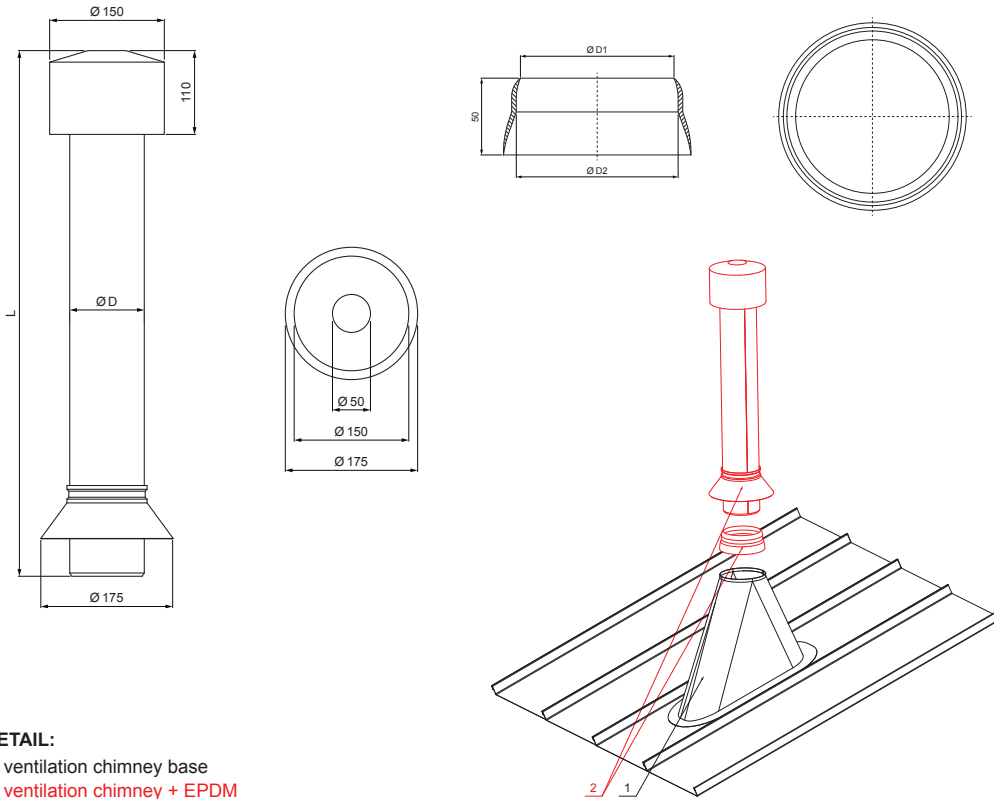

TECHNICAL SHEET

VENTILATION CHIMNEY + EPDM

FALZ-PZN VKE

- DETAIL:**
 1. ventilation chimney base
 2. ventilation chimney + EPDM

OC Color : Galvanized steel pre-painted – Steel red – RAL 3009
 Material: Aluminium – Natur

Dimensions – Ventilation chimney [mm]	
Nominal dimension	Ø D
110	110
125	125

Dimensions – EPDM [mm]		
Nominal dimension	Ø D 1	Ø D 2
110	110	100
125	125	115

INDEX CHANGE	DATE	SIGNATURE	W.C.	WEIGHT kg	SCALE			
MATERIAL BRAND				STN STANDARD		NOTE		SORTING NUMBER
SIZE, SEMI-FINISHED PRODUCTS				ELABORATED BY Ing. Kluska M.		TESTED BY		POSITION NUMBER
AUXILIARY EQUIPMENT				TECHNOLOGIST		TECHNOLOGIST		DRAWING NUMBER
NAME				Ventilation chimney + EPDM		Number of sheets		FALZ-PZN VKE Sheet