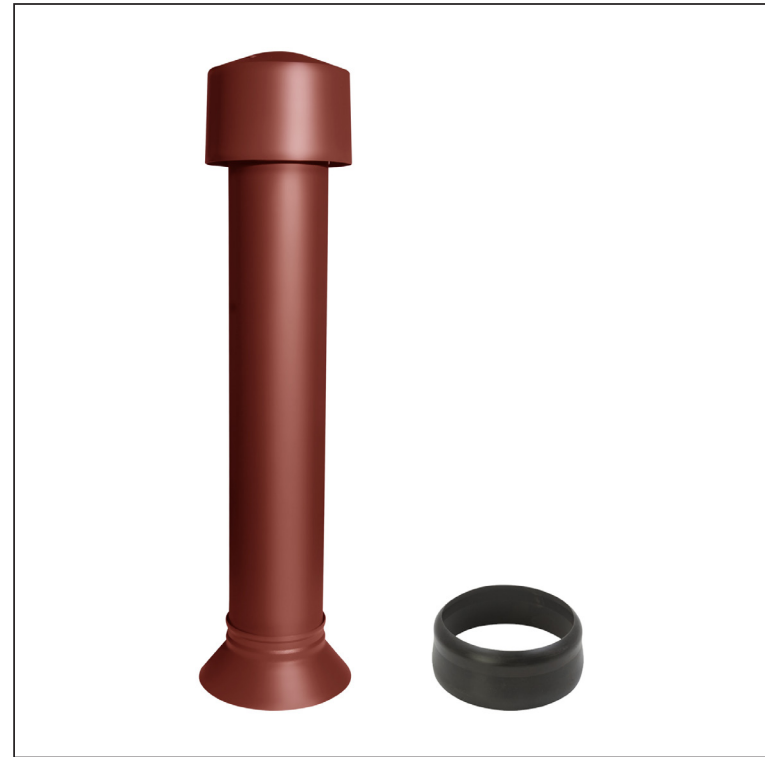

TECHNICAL SHEET

VENTILATION CHIMNEY + EPDM

FALZ-PZN VKE

- DETAIL:**
 1. ventilation chimney base
 2. ventilation chimney + EPDM

OC Color : Galvanized steel pre-painted – Steel red – RAL 3009
 Material: Aluminium – Natur

Dimensions – Ventilation chimney [mm]	
Nominal dimension	Ø D
110	110
125	125

Dimensions – EPDM [mm]		
Nominal dimension	Ø D 1	Ø D 2
110	110	100
125	125	115

INDEX CHANGE	DATE	SIGNATURE	W.C.	WEIGHT kg	SCALE			
MATERIAL BRAND				STN STANDARD		NOTE		SORTING NUMBER
SIZE, SEMI-FINISHED PRODUCTS				ELABORATED BY Ing. Kluska M.		TESTED BY		POSITION NUMBER
AUXILIARY EQUIPMENT				TECHNOLOGIST		TECHNOLOGIST		DRAWING NUMBER
NAME				Ventilation chimney + EPDM		Number of sheets		FALZ-PZN VKE Sheet