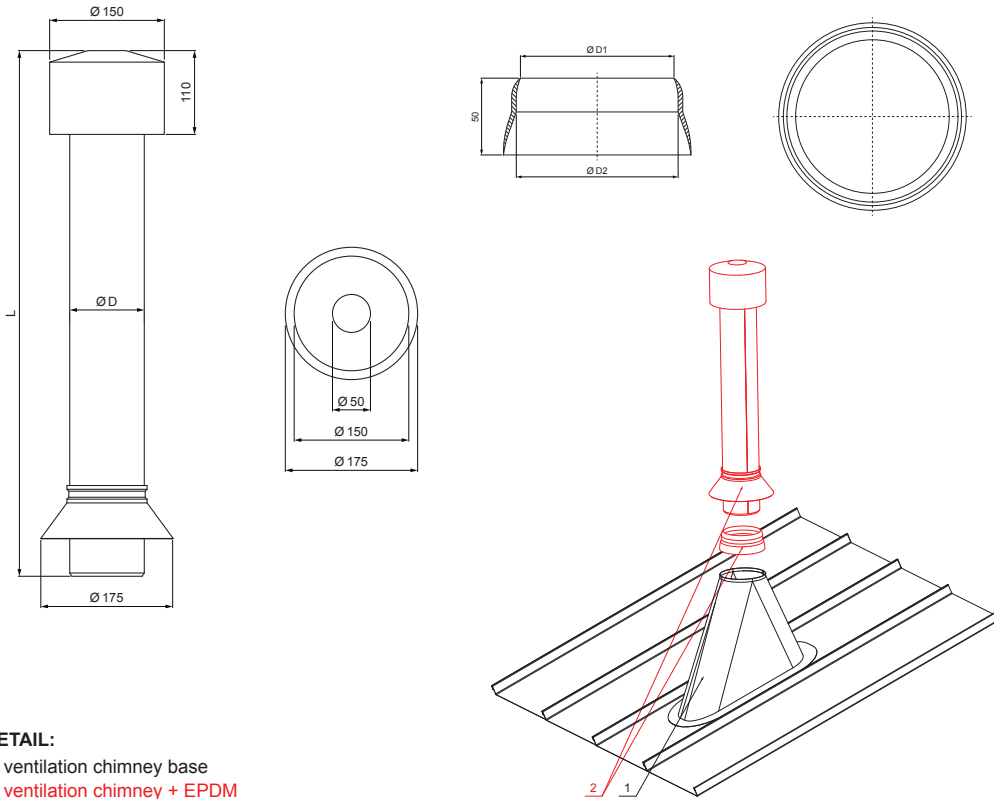

TECHNICAL SHEET

VENTILATION CHIMNEY + EPDM

FALZ-PZN VKE

- DETAIL:**
 1. ventilation chimney base
 2. ventilation chimney + EPDM

SB Color : Galvanized steel preprepared – Grey white – RAL 9002
 Material: Aluminium – Natur

Dimensions – Ventilation chimney [mm]	
Nominal dimension	Ø D
110	110
125	125

Dimensions – EPDM [mm]		
Nominal dimension	Ø D 1	Ø D 2
110	110	100
125	125	115

INDEX CHANGE	DATE	SIGNATURE	W.C.	WEIGHT kg	SCALE			
MATERIAL BRAND				STN STANDARD		NOTE		SORTING NUMBER
SIZE, SEMI-FINISHED PRODUCTS				ELABORATED BY Ing. Kluska M.		TESTED BY		POSITION NUMBER
AUXILIARY EQUIPMENT				TECHNOLOGIST		TECHNOLOGIST		DRAWING NUMBER
NAME				Ventilation chimney + EPDM		Number of sheets		FALZ-PZN VKE Sheet