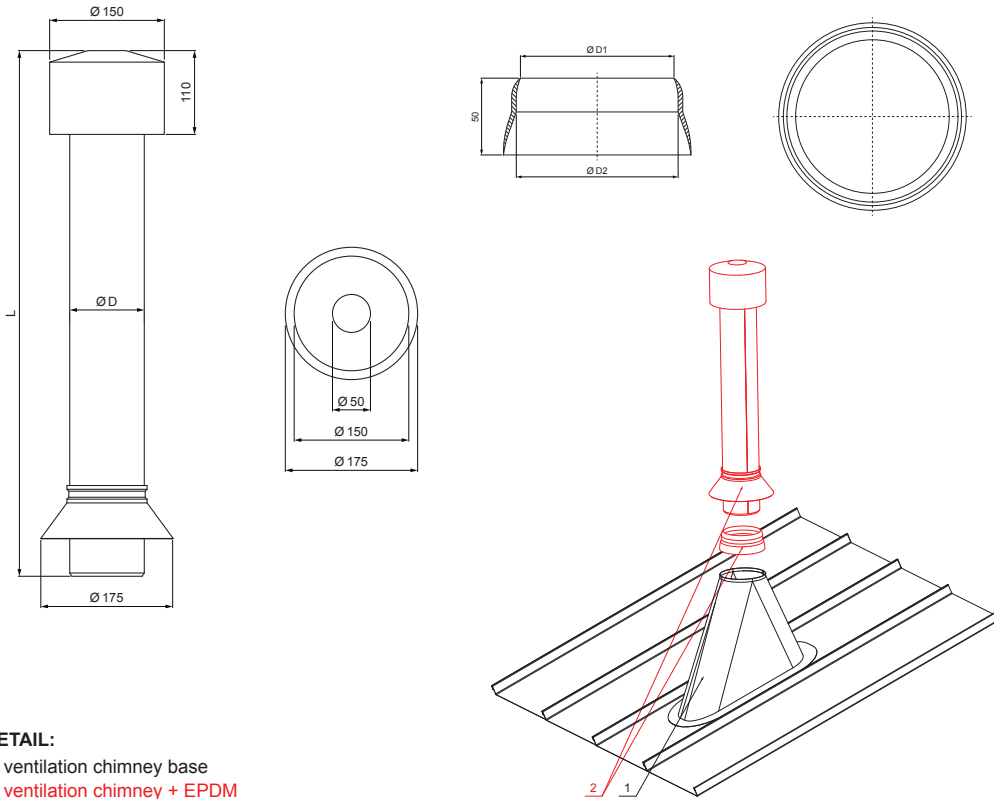

TECHNICAL SHEET

VENTILATION CHIMNEY + EPDM

FALZ-PZN VKE

BH Color : Galvanized steel pre-painted – White aluminum – RAL 9006
Material: Aluminium – Natur

DETAIL:
1. ventilation chimney base
2. ventilation chimney + EPDM

Dimensions – Ventilation chimney [mm]	
Nominal dimension	Ø D
110	110
125	125

Dimensions – EPDM [mm]		
Nominal dimension	Ø D 1	Ø D 2
110	110	100
125	125	115

INDEX	CHANGE	DATE	SIGNATURE			
MATERIAL BRAND			W.C.	WEIGHT kg	SCALE	
SIZE, SEMI-FINISHED PRODUCTS				STN STANDARD	SORTING NUMBER	
AUXILIARY EQUIPMENT				NOTE	POSITION NUMBER	
ELABORATED BY Ing. Kluska M.						
TESTED BY						
TECHNOLOGIST		TECHNOLOGIST		OLD DRAWING	DRAWING NUMBER	
NAME			Ventilation chimney + EPDM		FALZ-PZN VKE	
			Number of sheets		Sheet 	