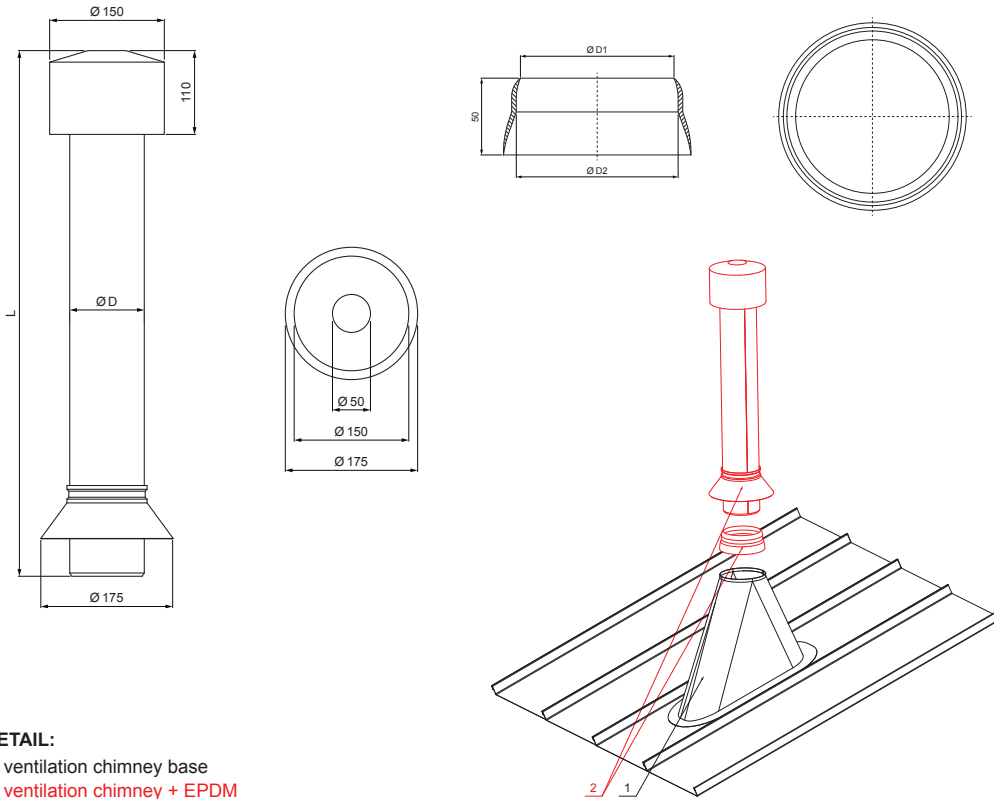

TECHNICAL SHEET

VENTILATION CHIMNEY + EPDM

FALZ-PZN VKE

BH Color : Galvanized steel pre-painted – White aluminum – RAL 9006
Material: Aluminium – Natur

DETAIL:
1. ventilation chimney base
2. ventilation chimney + EPDM

Dimensions – Ventilation chimney [mm]	
Nominal dimension	Ø D
110	110
125	125

Dimensions – EPDM [mm]		
Nominal dimension	Ø D 1	Ø D 2
110	110	100
125	125	115

INDEX CHANGE	DATE	SIGNATURE	W.C.	WEIGHT kg	SCALE			
MATERIAL BRAND				STN STANDARD		NOTE		SORTING NUMBER
SIZE, SEMI-FINISHED PRODUCTS				ELABORATED BY Ing. Kluska M.		TESTED BY		POSITION NUMBER
AUXILIARY EQUIPMENT				TECHNOLOGIST		TECHNOLOGIST		DRAWING NUMBER
NAME				VENTILATION CHIMNEY + EPDM		NUMBER OF SHEETS		FALZ-PZN VKE
								Sheet