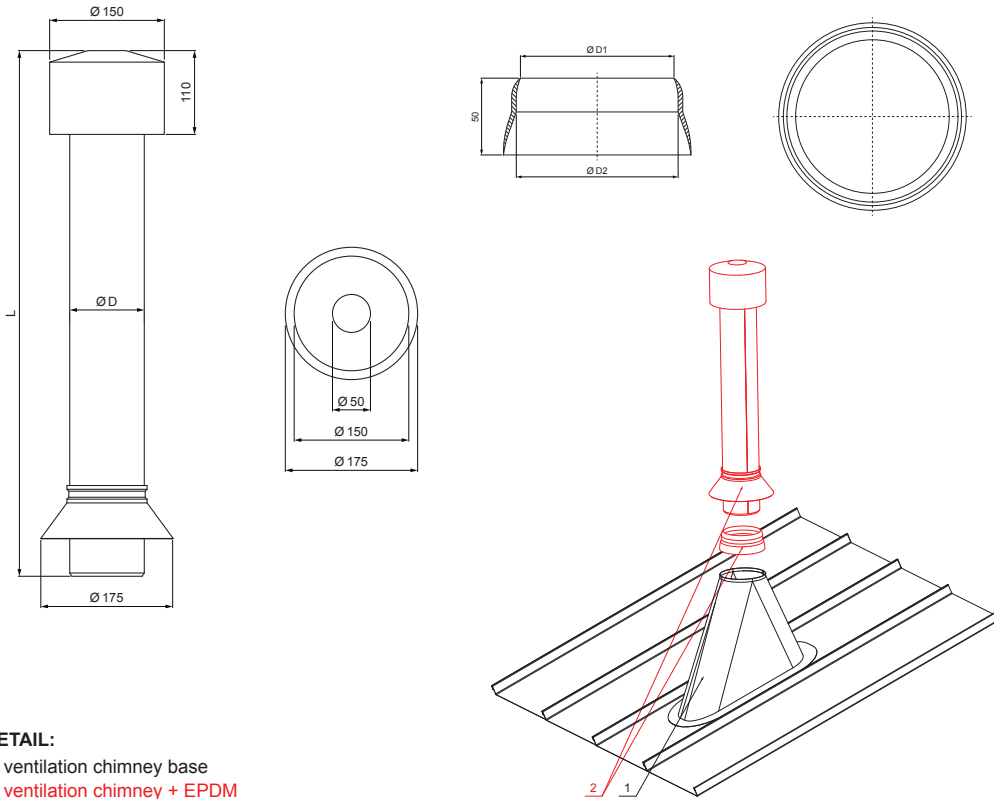

TECHNICAL SHEET

# FALZ-PZN VKE

- DETAIL:**  
 1. ventilation chimney base  
 2. ventilation chimney + EPDM

**PS** Color : Galvanized steel pre-painted – Dusty grey – RAL 7037  
 Material: Aluminium – Natur

Dimensions – Ventilation chimney [mm]	
Nominal dimension	Ø D
110	110
125	125

Dimensions – EPDM [mm]		
Nominal dimension	Ø D 1	Ø D 2
110	110	100
125	125	115

INDEX CHANGE	DATE	SIGNATURE	W.C.	WEIGHT kg	SCALE			
MATERIAL BRAND				STN STANDARD		NOTE		SORTING NUMBER
SIZE, SEMI-FINISHED PRODUCTS				ELABORATED BY Ing. Kluska M.		TESTED BY		POSITION NUMBER
AUXILIARY EQUIPMENT				TECHNOLOGIST		TECHNOLOGIST		DRAWING NUMBER
NAME				Ventilation chimney + EPDM		Number of sheets		FALZ-PZN VKE Sheet