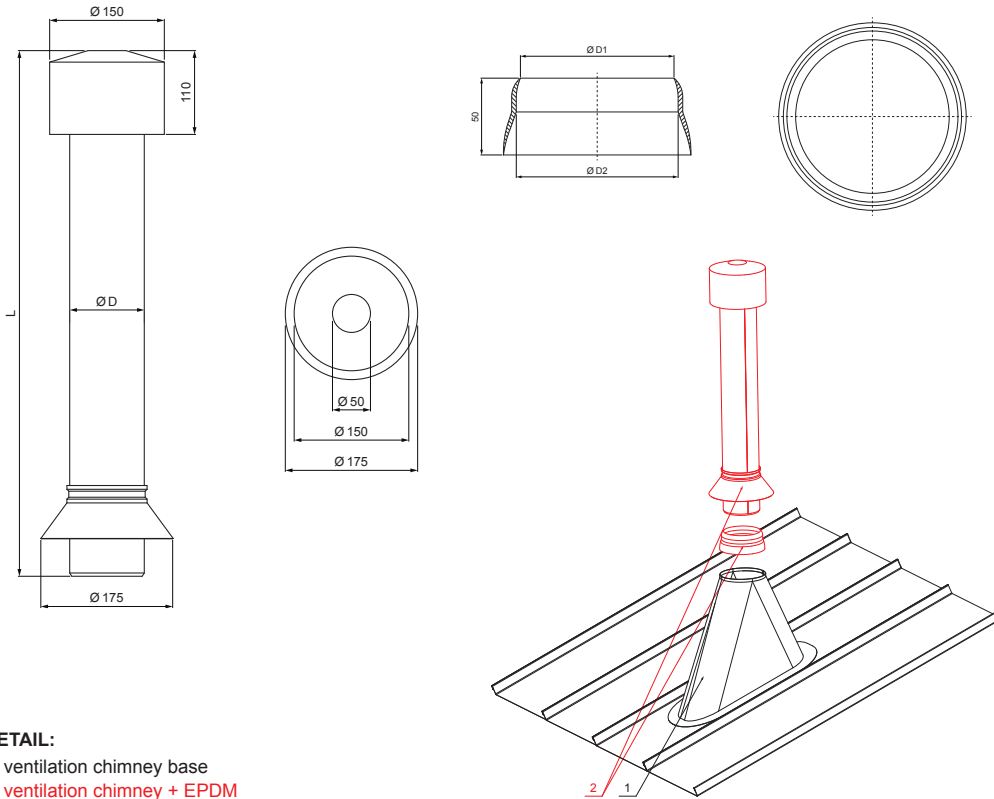

TECHNICAL SHEET

# FALZ-PZN VKE

- DETAIL:**  
 1. ventilation chimney base  
 2. ventilation chimney + EPDM

**BHT** Color : Galvanized steel preprepared – Grey aluminum P.20 – RAL 9007  
 Material: Aluminium – Natur

Dimensions – Ventilation chimney [mm]	
Nominal dimension	Ø D
110	110
125	125

Dimensions – EPDM [mm]		
Nominal dimension	Ø D 1	Ø D 2
110	110	100
125	125	115

INDEX	CHANGE	DATE	SIGNATURE		
MATERIAL BRAND			W.C.	WEIGHT kg	SCALE
SIZE, SEMI-FINISHED PRODUCTS				STN STANDARD	SORTING NUMBER
AUXILIARY EQUIPMENT				NOTE	POSITION NUMBER
ELABORATED BY Ing. Kluska M.					
TESTED BY		TECHNOLOGIST		OLD DRAWING	DRAWING NUMBER
NAME			FALZ-PZN VKE		
Ventilation chimney + EPDM			Number of sheets		Sheet