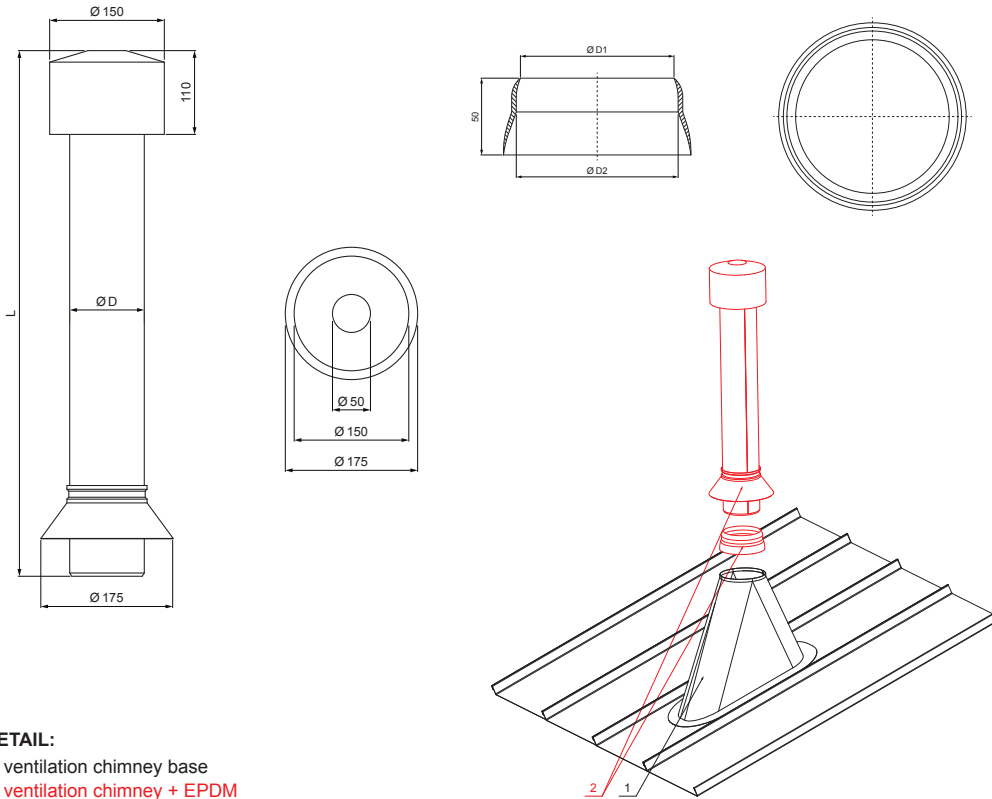

TECHNICAL SHEET

VENTILATION CHIMNEY + EPDM

FALZ-PZN VKE

1. **DETAIL:**
   1. ventilation chimney base
   2. ventilation chimney + EPDM

MZ Color : Galvanized steel pre-painted – Moss green – RAL 6005
Material: Aluminium – Natur

Dimensions – Ventilation chimney [mm]	
Nominal dimension	Ø D
110	110
125	125

Dimensions – EPDM [mm]		
Nominal dimension	Ø D 1	Ø D 2
110	110	100
125	125	115

INDEX CHANGE	DATE	SIGNATURE	W.C.	WEIGHT kg	SCALE			
MATERIAL BRAND				STN STANDARD		NOTE		SORTING NUMBER
SIZE, SEMI-FINISHED PRODUCTS				ELABORATED BY Ing. Kluska M.		TESTED BY		POSITION NUMBER
AUXILIARY EQUIPMENT				TECHNOLOGIST		TECHNOLOGIST		DRAWING NUMBER
NAME				Ventilation chimney + EPDM		Number of sheets		FALZ-PZN VKE Sheet

Created: 04.06.2026 16:53:24

Technical changes reserved