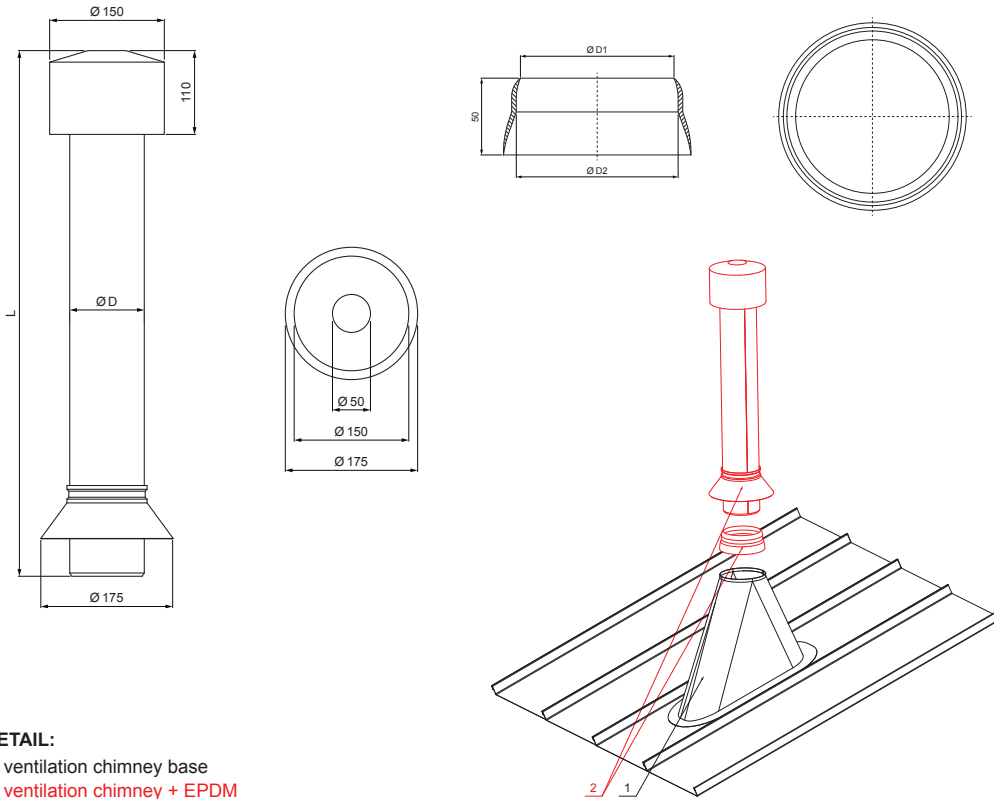

TECHNICAL SHEET

# FALZ-PZN VKE

- DETAIL:**  
 1. ventilation chimney base  
 2. ventilation chimney + EPDM

**TZ** Color : Galvanized steel pre-painted – Reseda green – RAL 6011  
 Material: Aluminium – Natur

Dimensions – Ventilation chimney [mm]	
Nominal dimension	Ø D
110	110
125	125

Dimensions – EPDM [mm]		
Nominal dimension	Ø D 1	Ø D 2
110	110	100
125	125	115

INDEX CHANGE	DATE	SIGNATURE	W.C.	WEIGHT kg	SCALE			
MATERIAL BRAND				STN STANDARD		NOTE		SORTING NUMBER
SIZE, SEMI-FINISHED PRODUCTS				ELABORATED BY Ing. Kluska M.		TESTED BY		POSITION NUMBER
AUXILIARY EQUIPMENT				TECHNOLOGIST		TECHNOLOGIST		DRAWING NUMBER
NAME				Ventilation chimney + EPDM		Number of sheets		FALZ-PZN VKE Sheet 