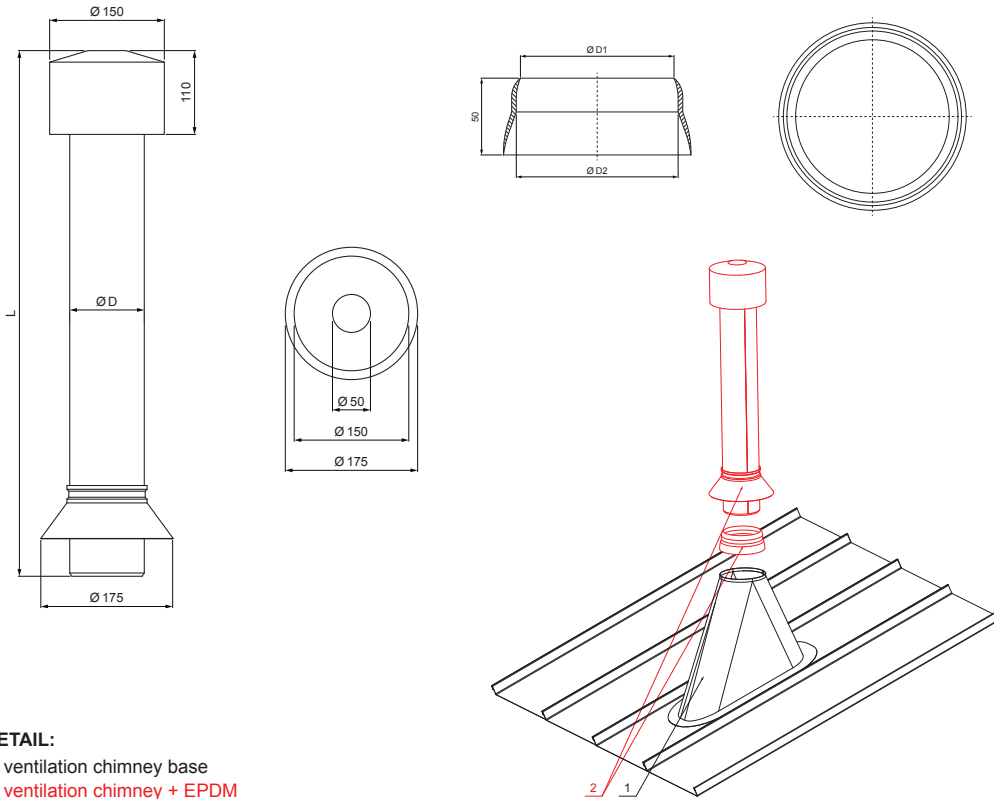

TECHNICAL SHEET

VENTILATION CHIMNEY + EPDM

FALZ-PZN VKE

1. **DETAIL:**
   1. ventilation chimney base
   2. ventilation chimney + EPDM

TZ Color : Galvanized steel pre-painted – Reseda green – RAL 6011
Material: Aluminium – Natur

Dimensions – Ventilation chimney [mm]	
Nominal dimension	Ø D
110	110
125	125

Dimensions – EPDM [mm]		
Nominal dimension	Ø D 1	Ø D 2
110	110	100
125	125	115

INDEX CHANGE	DATE	SIGNATURE	W.C.	WEIGHT kg	SCALE			
MATERIAL BRAND				STN STANDARD		NOTE		SORTING NUMBER
SIZE, SEMI-FINISHED PRODUCTS				ELABORATED BY Ing. Kluska M.		TESTED BY		POSITION NUMBER
AUXILIARY EQUIPMENT				TECHNOLOGIST		TECHNOLOGIST		DRAWING NUMBER
NAME				Ventilation chimney + EPDM		Number of sheets		FALZ-PZN VKE Sheet

Created: 07.06.2026 02:36:49

Technical changes reserved