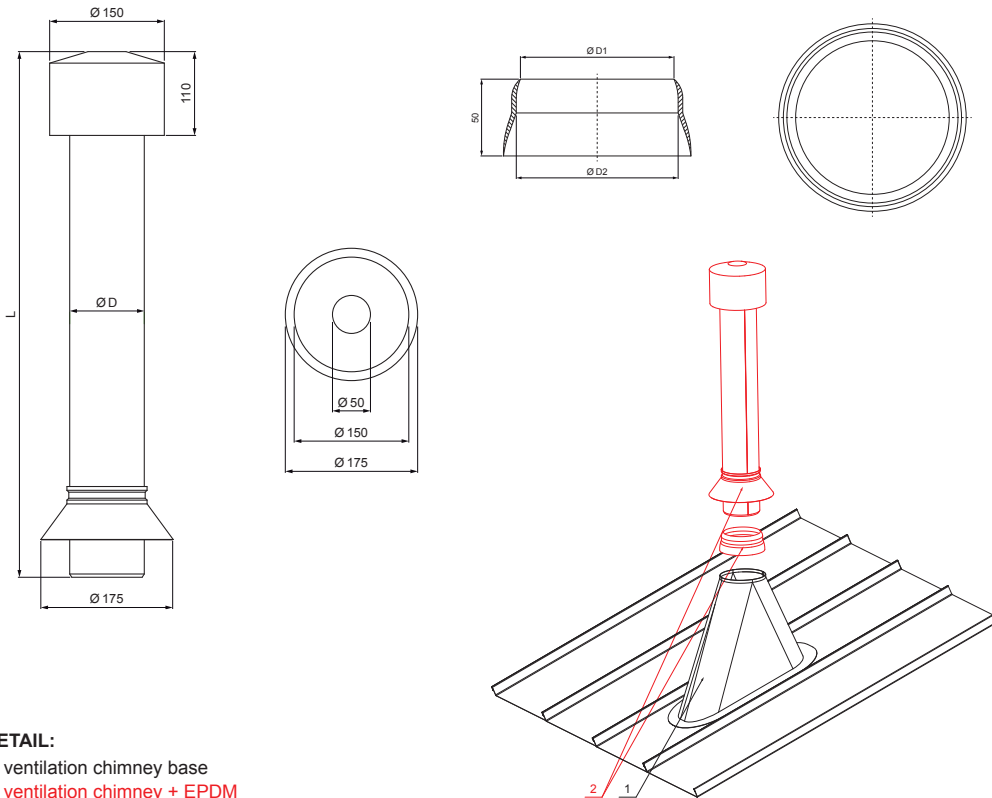

TECHNICAL SHEET

VENTILATION CHIMNEY + EPDM

FALZ-PZN VKE

- DETAIL:**
 1. ventilation chimney base
 2. ventilation chimney + EPDM

TH Color : Galvanized steel pre-painted – Dark brown ČOKO – RAL 8017
 Material: Aluminium – Natur

Dimensions – Ventilation chimney [mm]	
Nominal dimension	Ø D
110	110
125	125

Dimensions – EPDM [mm]		
Nominal dimension	Ø D 1	Ø D 2
110	110	100
125	125	115

INDEX	CHANGE	DATE	SIGNATURE			
MATERIAL BRAND			W.C.	WEIGHT kg	SCALE	
SIZE, SEMI-FINISHED PRODUCTS				STN STANDARD	SORTING NUMBER	
AUXILIARY EQUIPMENT				NOTE	POSITION NUMBER	
ELABORATED BY Ing. Kluska M.						
TESTED BY						
TECHNOLOGIST		TECHNOLOGIST		OLD DRAWING	DRAWING NUMBER	
NAME			Ventilation chimney + EPDM		FALZ-PZN VKE	
			Number of sheets		Sheet 	