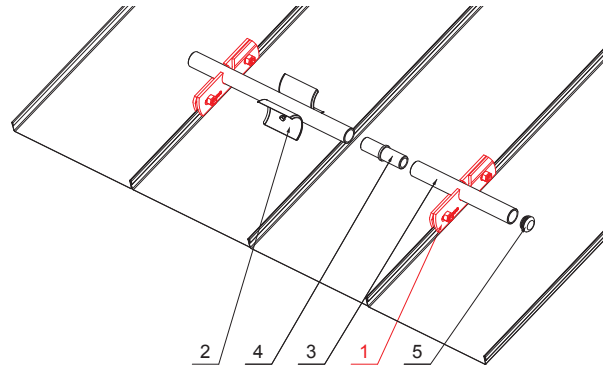

TECHNICAL SHEET

SNOW STOPPER CLAMP FOR FALZ

ZS-PZSF 1/35

Bolt M 12x30 Stainless steel
Nut M 12 Stainless steel

DETAIL:

1. snow stopper clamp for FALZ
2. ice breaker for snow stopper for FALZ
3. pipe for snow stopper
4. PVC pipe coupling for snow stopper
5. PVC pipe end cap for snow stopper

MZ Color : Galvanized steel prepatented – Moss green – RAL 6005
Material: Aluminium – Natur

INDEX	CHANGE	DATE	SIGNATURE	KJG QUALITY®	Scan code for 3D model	
MATERIAL BRAND			W.C.	WEIGHT kg	SCALE	
SIZE, SEMI-FINISHED PRODUCTS				STN STANDARD	SORTING NUMBER	
AUXILIARY EQUIPMENT				NOTE	POSITION NUMBER	
ELABORATED BY Ing. Kluska M.						
TESTED BY						
TECHNOLOGIST		TECHNOLOGIST		OLD DRAWING	DRAWING NUMBER	
NAME				Snow stopper clamp for FALZ		
			Number of sheets	ZS-PZSF 1/35	Sheet	