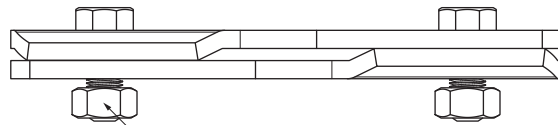

TECHNICAL SHEET

SNOW STOPPER CLAMP FOR FALZ

ZS-PZSF 1/35

Bolt M 12x30 Stainless steel
Nut M 12 Stainless steel

DETAIL:

1. snow stopper clamp for FALZ
2. ice breaker for snow stopper for FALZ
3. pipe for snow stopper
4. PVC pipe coupling for snow stopper
5. PVC pipe end cap for snow stopper

MZ Color : Galvanized steel prepatented – Moss green – RAL 6005
Material: Aluminium – Natur

INDEX	CHANGE	DATE	SIGNATURE	KJG QUALITY®	Scan code for 3D model	
MATERIAL BRAND			W.C.	WEIGHT kg	SCALE	
SIZE, SEMI-FINISHED PRODUCTS				STN STANDARD	SORTING NUMBER	
AUXILIARY EQUIPMENT				NOTE	POSITION NUMBER	
ELABORATED BY Ing. Kluska M.						
TESTED BY						
TECHNOLOGIST		TECHNOLOGIST		OLD DRAWING	DRAWING NUMBER	
NAME				Snow stopper clamp for FALZ		
			Number of sheets	ZS-PZSF 1/35	Sheet	