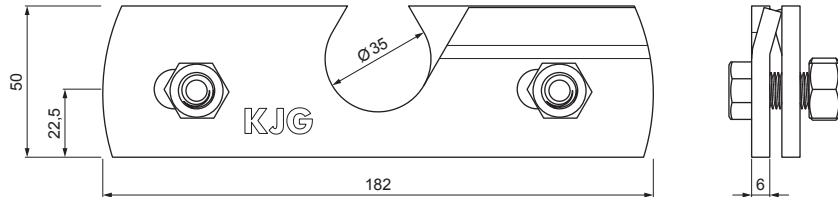

TECHNICAL SHEET

SNOW STOPPER CLAMP FOR FALZ

ZS-PZSF 1/35

Bolt M 12x30 Stainless steel
Nut M 12 Stainless steel

DETAIL:

1. snow stopper clamp for FALZ
2. ice breaker for snow stopper for FALZ
3. pipe for snow stopper
4. PVC pipe coupling for snow stopper
5. PVC pipe end cap for snow stopper

MZ Color : Galvanized steel prepatented – Moss green – RAL 6005
Material: Aluminium – Natur

INDEX	CHANGE	DATE	SIGNATURE	KJG QUALITY®	Scan code for 3D model	
MATERIAL BRAND			W.C.	WEIGHT kg	SCALE	
SIZE, SEMI-FINISHED PRODUCTS				STN STANDARD	SORTING NUMBER	
AUXILIARY EQUIPMENT				NOTE	POSITION NUMBER	
ELABORATED BY Ing. Kluska M.						
TESTED BY						
TECHNOLOGIST		TECHNOLOGIST		OLD DRAWING	DRAWING NUMBER	
NAME				Snow stopper clamp for FALZ		
			Number of sheets	ZS-PZSF 1/35	Sheet	